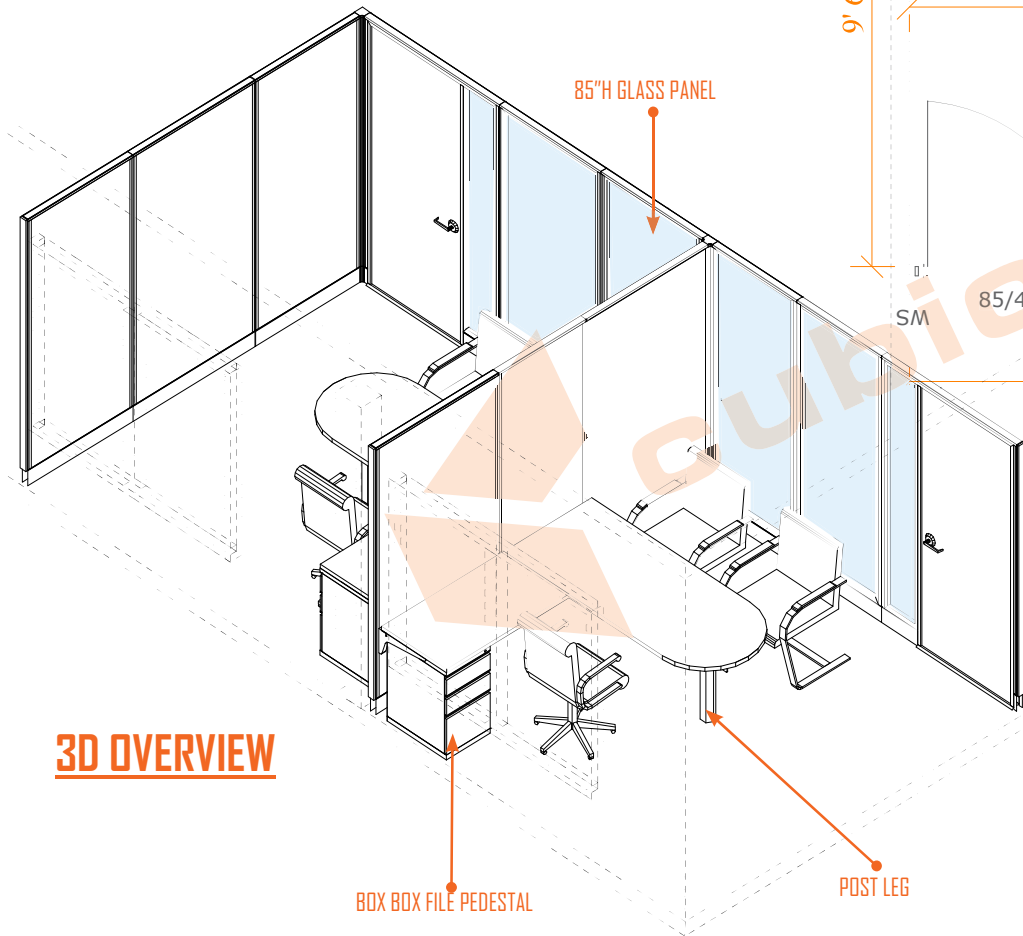

02™ Series Corporate Office Furniture - Grade 2

(1) 9'6" x 9' x 85"H Modular Walls W/
 (1) 6'X6' L-Shape Desk w/ (1) Box Box File Pedestal

(1) 9'6" x 10' x 85"H Modular Walls W/
 (1) 6'X5'6" L-Shape Desk w/ (1) Box Box File Pedestal

3D OVERVIEW

BOX BOX FILE PEDESTAL

POST LEG

2D OVERALL

LAMINATE:

SHADOW RIDGE (DARK TONE)

PAINT:

WHITE FROST (WF)

PANEL FABRIC:

CANAL WALK

- IMAGES AS REFERENCE. NOT SPECIFIC TO THIS PROJECT
 - TRANSPARENCIES ONLY FOR VISUALIZATION PURPOSE
 - SEATING AVAILABLE UPON REQUEST