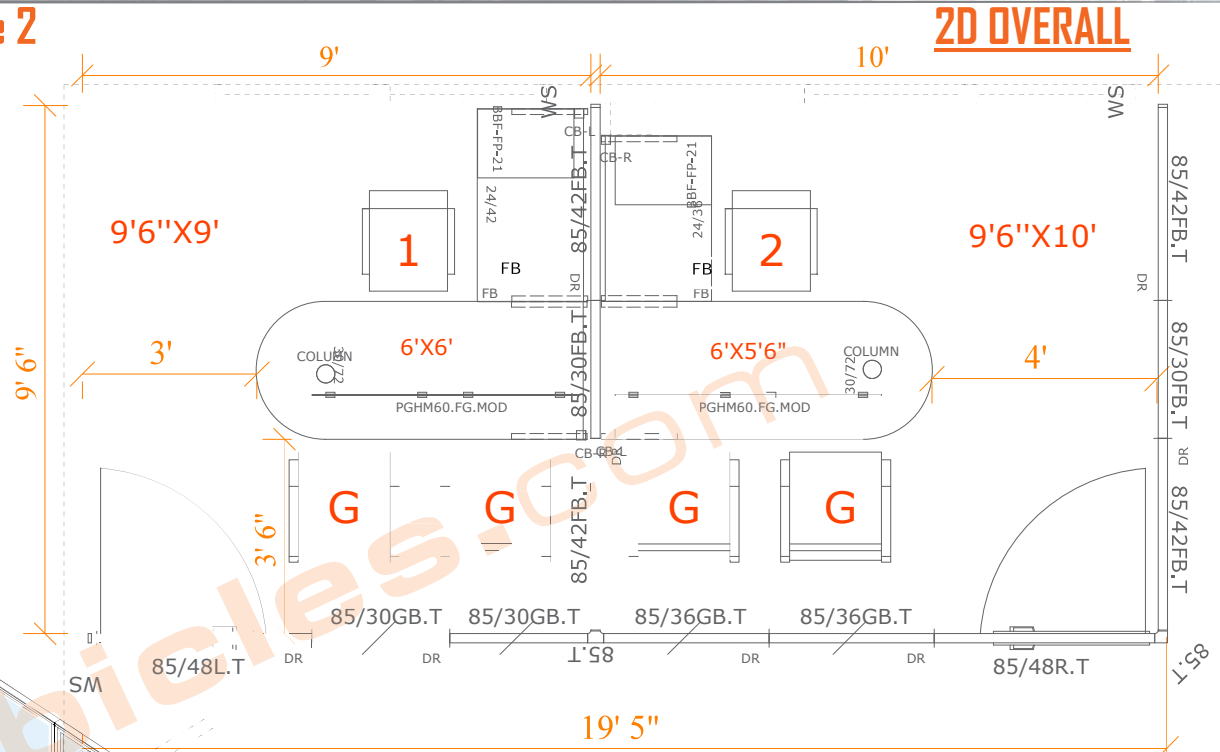

02™ Series Corporate Office Furniture - Grade 2

(1) 9'6" x 9' x 85"H Modular Walls W/
 (1) 6'X6' L-Shape Desk w/ (1) Box Box File Pedestal

(1) 9'6" x 10' x 85"H Modular Walls W/
 (1) 6'X5'6" L-Shape Desk w/ (1) Box Box File Pedestal

3D OVERVIEW

BOX BOX FILE PEDESTAL

POST LEG

2D OVERALL

LAMINATE:

SHADOW RIDGE (DARK TONE)

PAINT:

WHITE FROST (WF)

PANEL FABRIC:

CANAL WALK

- IMAGES AS REFERENCE. NOT SPECIFIC TO THIS PROJECT
 - TRANSPARENCIES ONLY FOR VISUALIZATION PURPOSE
 - SEATING AVAILABLE UPON REQUEST