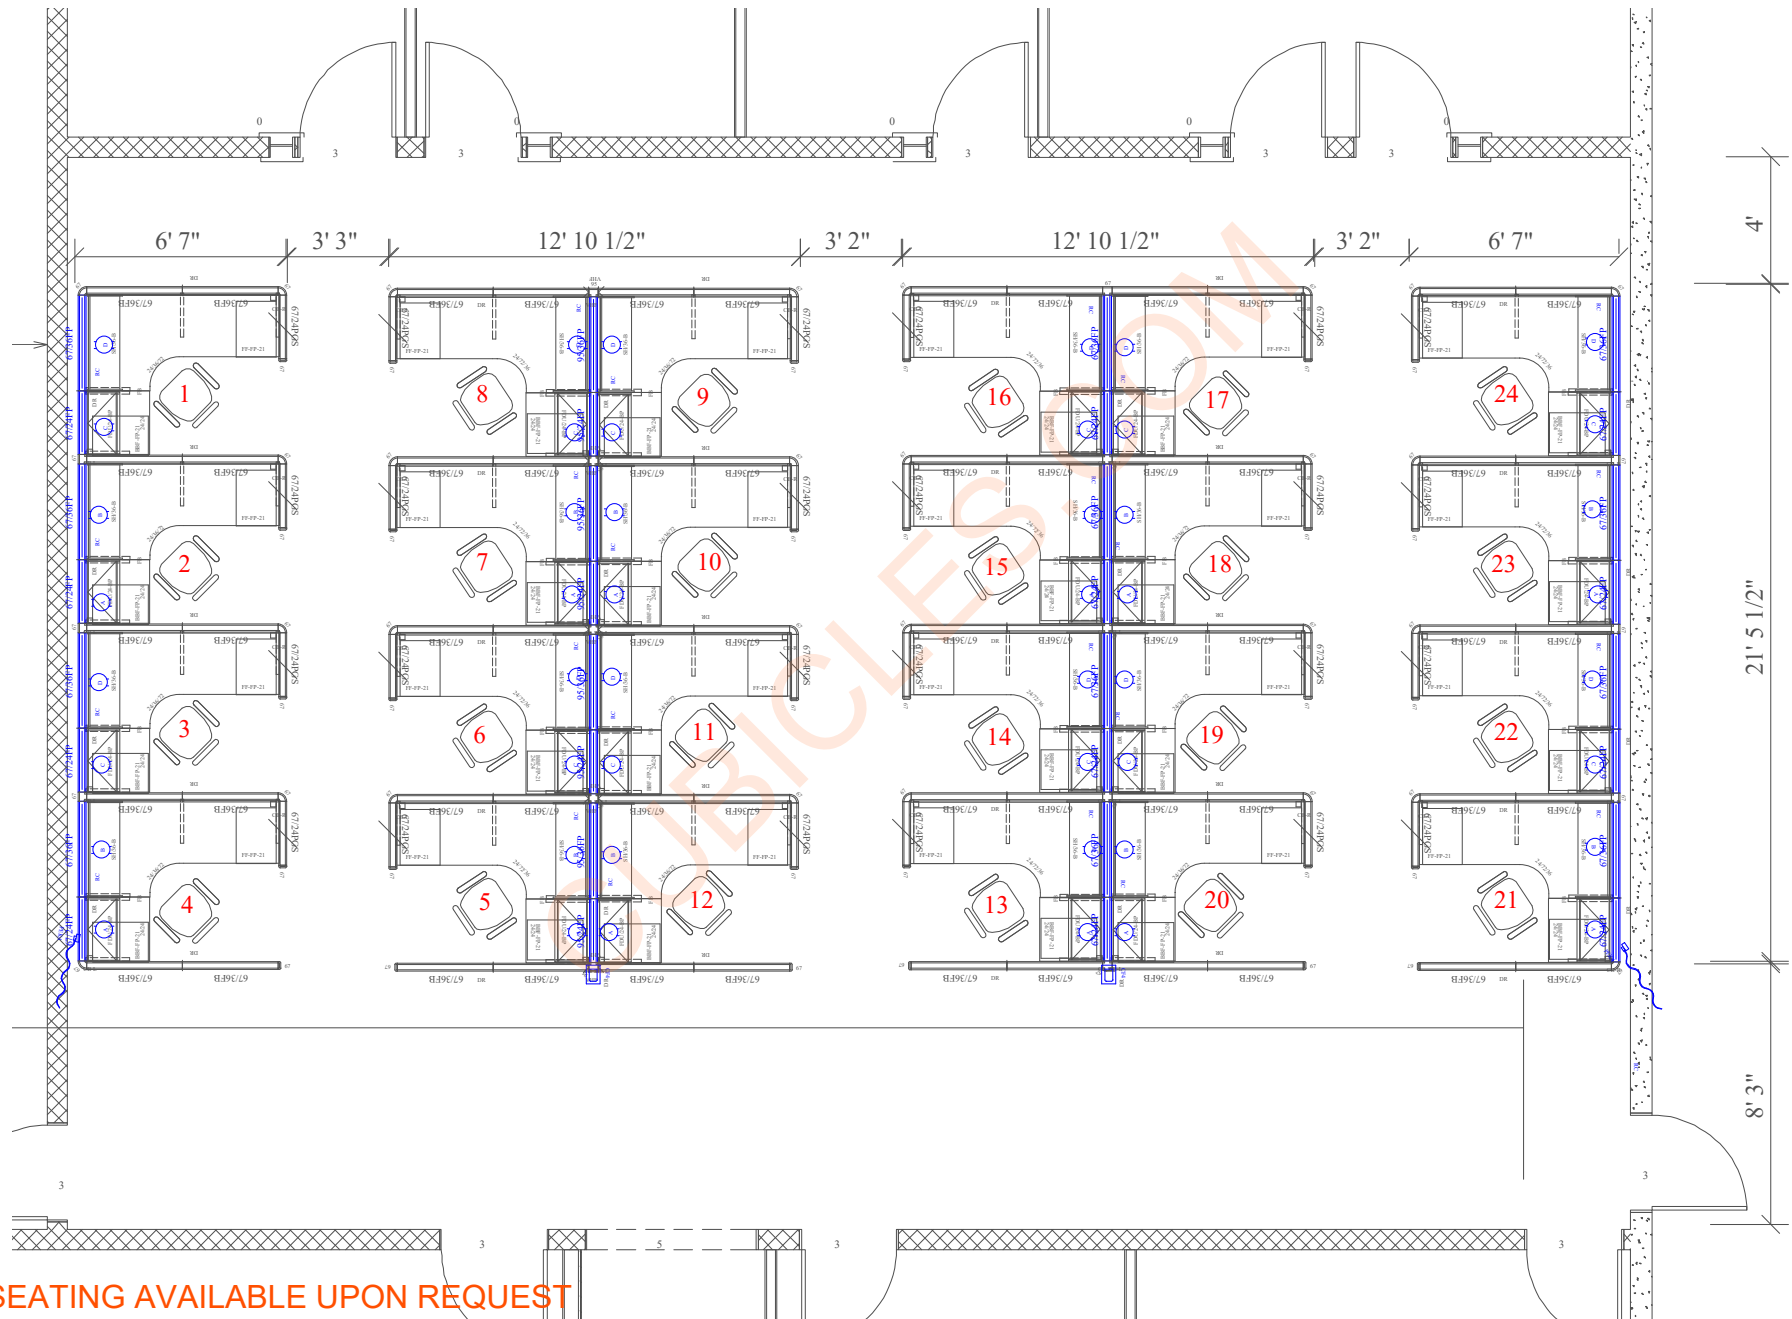

O2 BUDGET PANEL SYSTEM

2D OVERALL

[24] 5'X6'X53"/67"/95"H POWERED STATIONS WITH BBF/FF PEDESTAL, OVERHEAD STORAGE UNIT AND OPEN SHELF /EA

*SEATING AVAILABLE UPON REQUEST

2D LAYOUT

- 67\"H FABRIC PANEL
- 67\"H PARTIAL GLASS PANEL 14\"H GLASS, 53\"H FABRIC
- 95\"H FABRIC PANEL