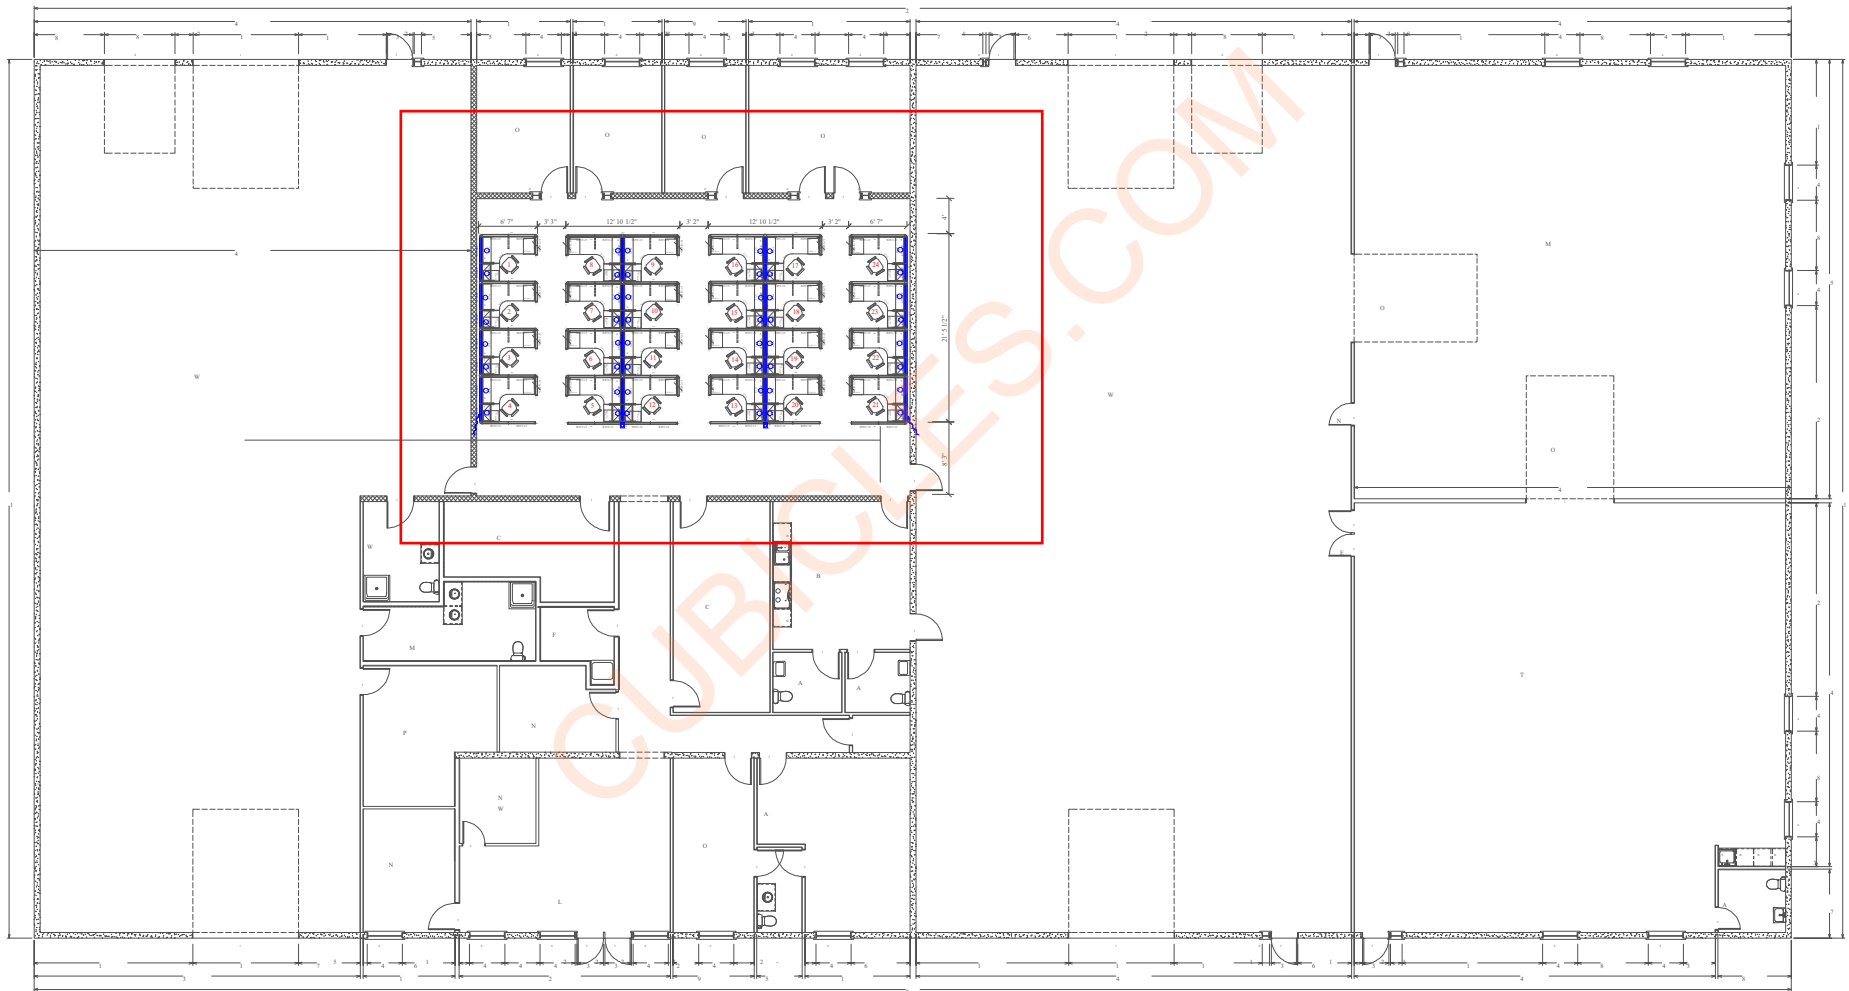

O2 BUDGET PANEL SYSTEM

2D OVERALL

[24] 5'X6'X53"/67"/95"H POWERED STATIONS WITH BBF/FF PEDESTAL, OVERHEAD STORAGE UNIT AND OPEN SHELF /EA

*SEATING AVAILABLE UPON REQUEST

2D LAYOUT

- 67\"H FABRIC PANEL
- 67\"H PARTIAL GLASS PANEL 14\"H GLASS, 53\"H FABRIC
- 95\"H FABRIC PANEL