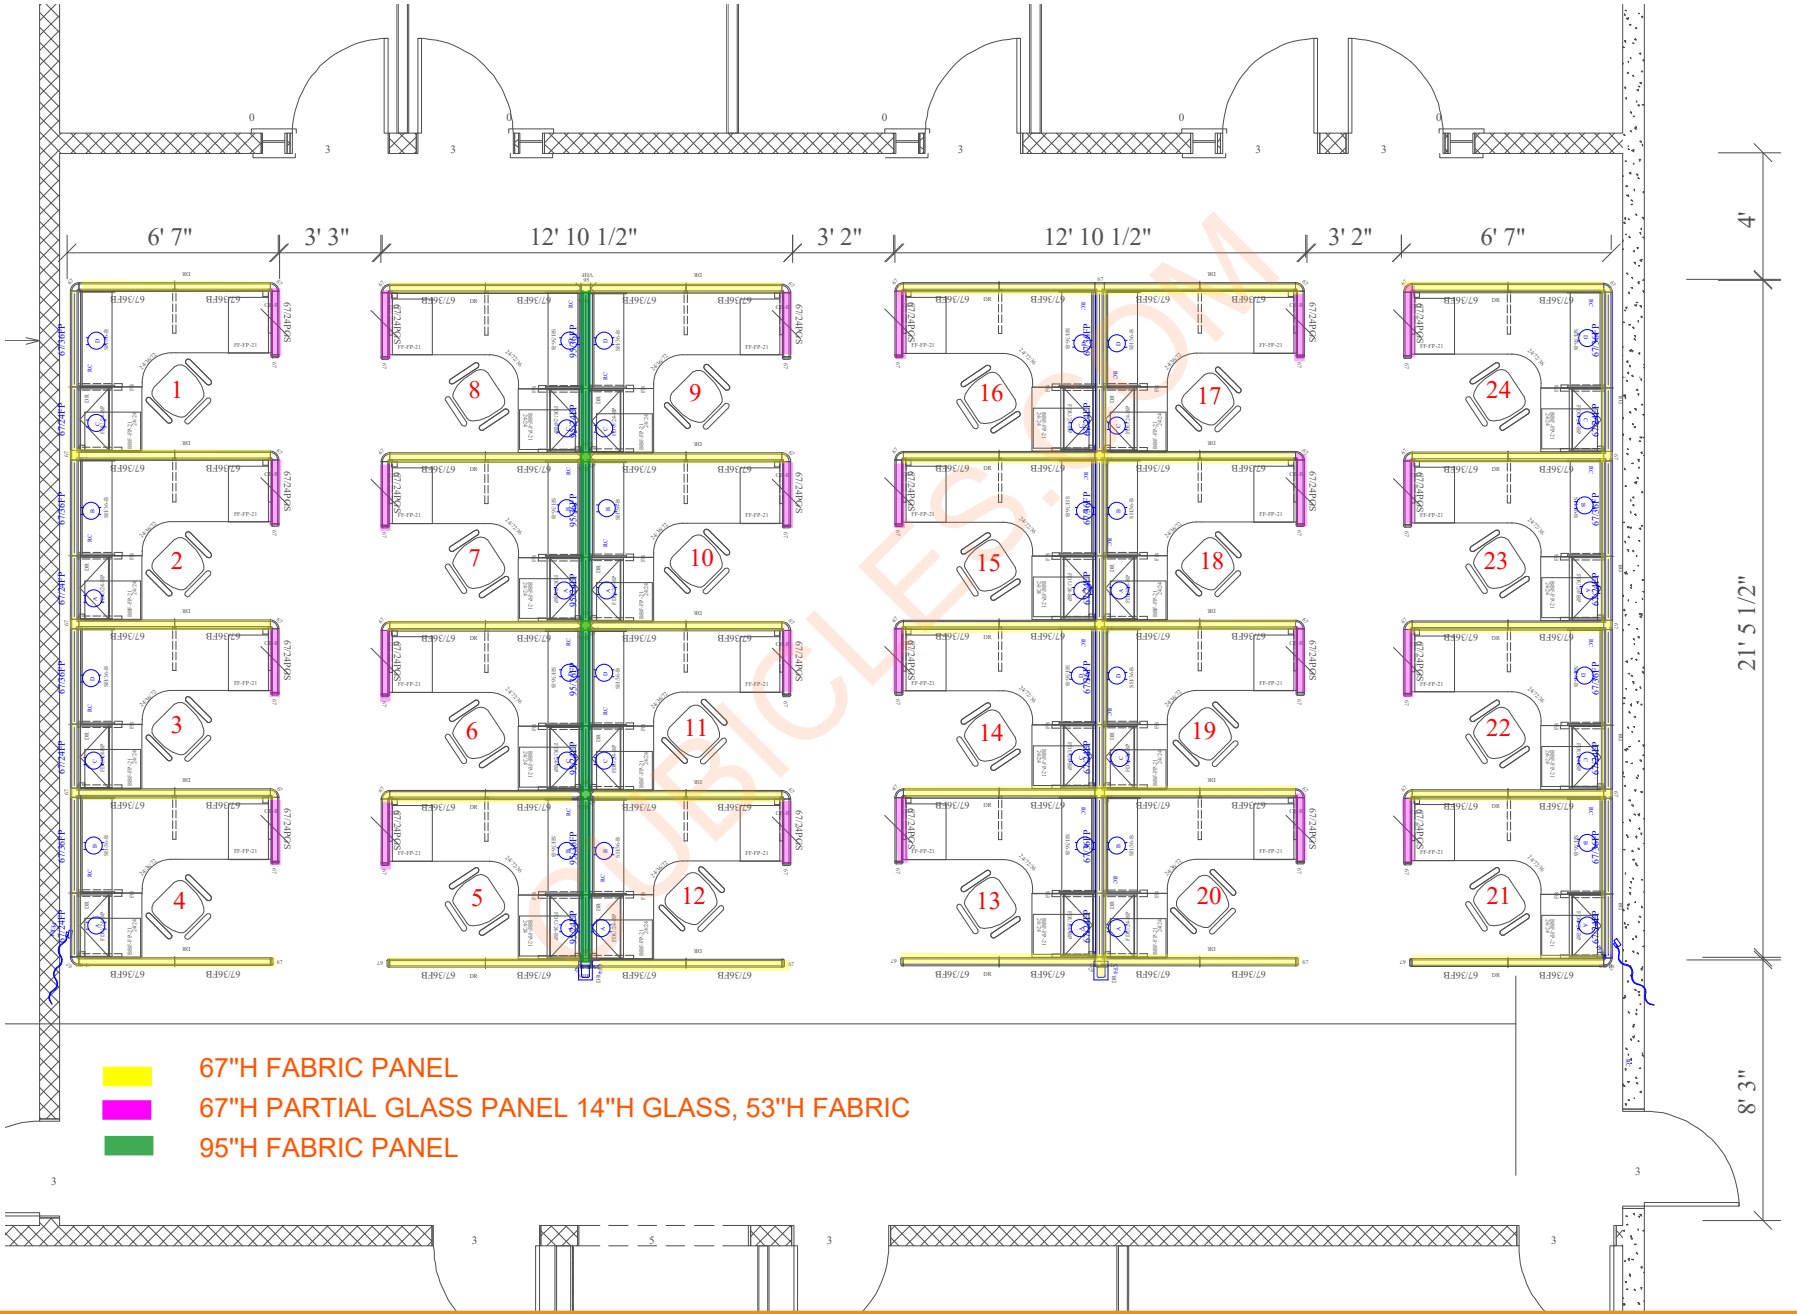

O2 BUDGET PANEL SYSTEM

2D OVERALL

[24] 5'X6'X53"/67"/95"H POWERED STATIONS WITH BBF/FF PEDESTAL, OVERHEAD STORAGE UNIT AND OPEN SHELF /EA

*SEATING AVAILABLE UPON REQUEST

2D LAYOUT

- 67\"H FABRIC PANEL
- 67\"H PARTIAL GLASS PANEL 14\"H GLASS, 53\"H FABRIC
- 95\"H FABRIC PANEL