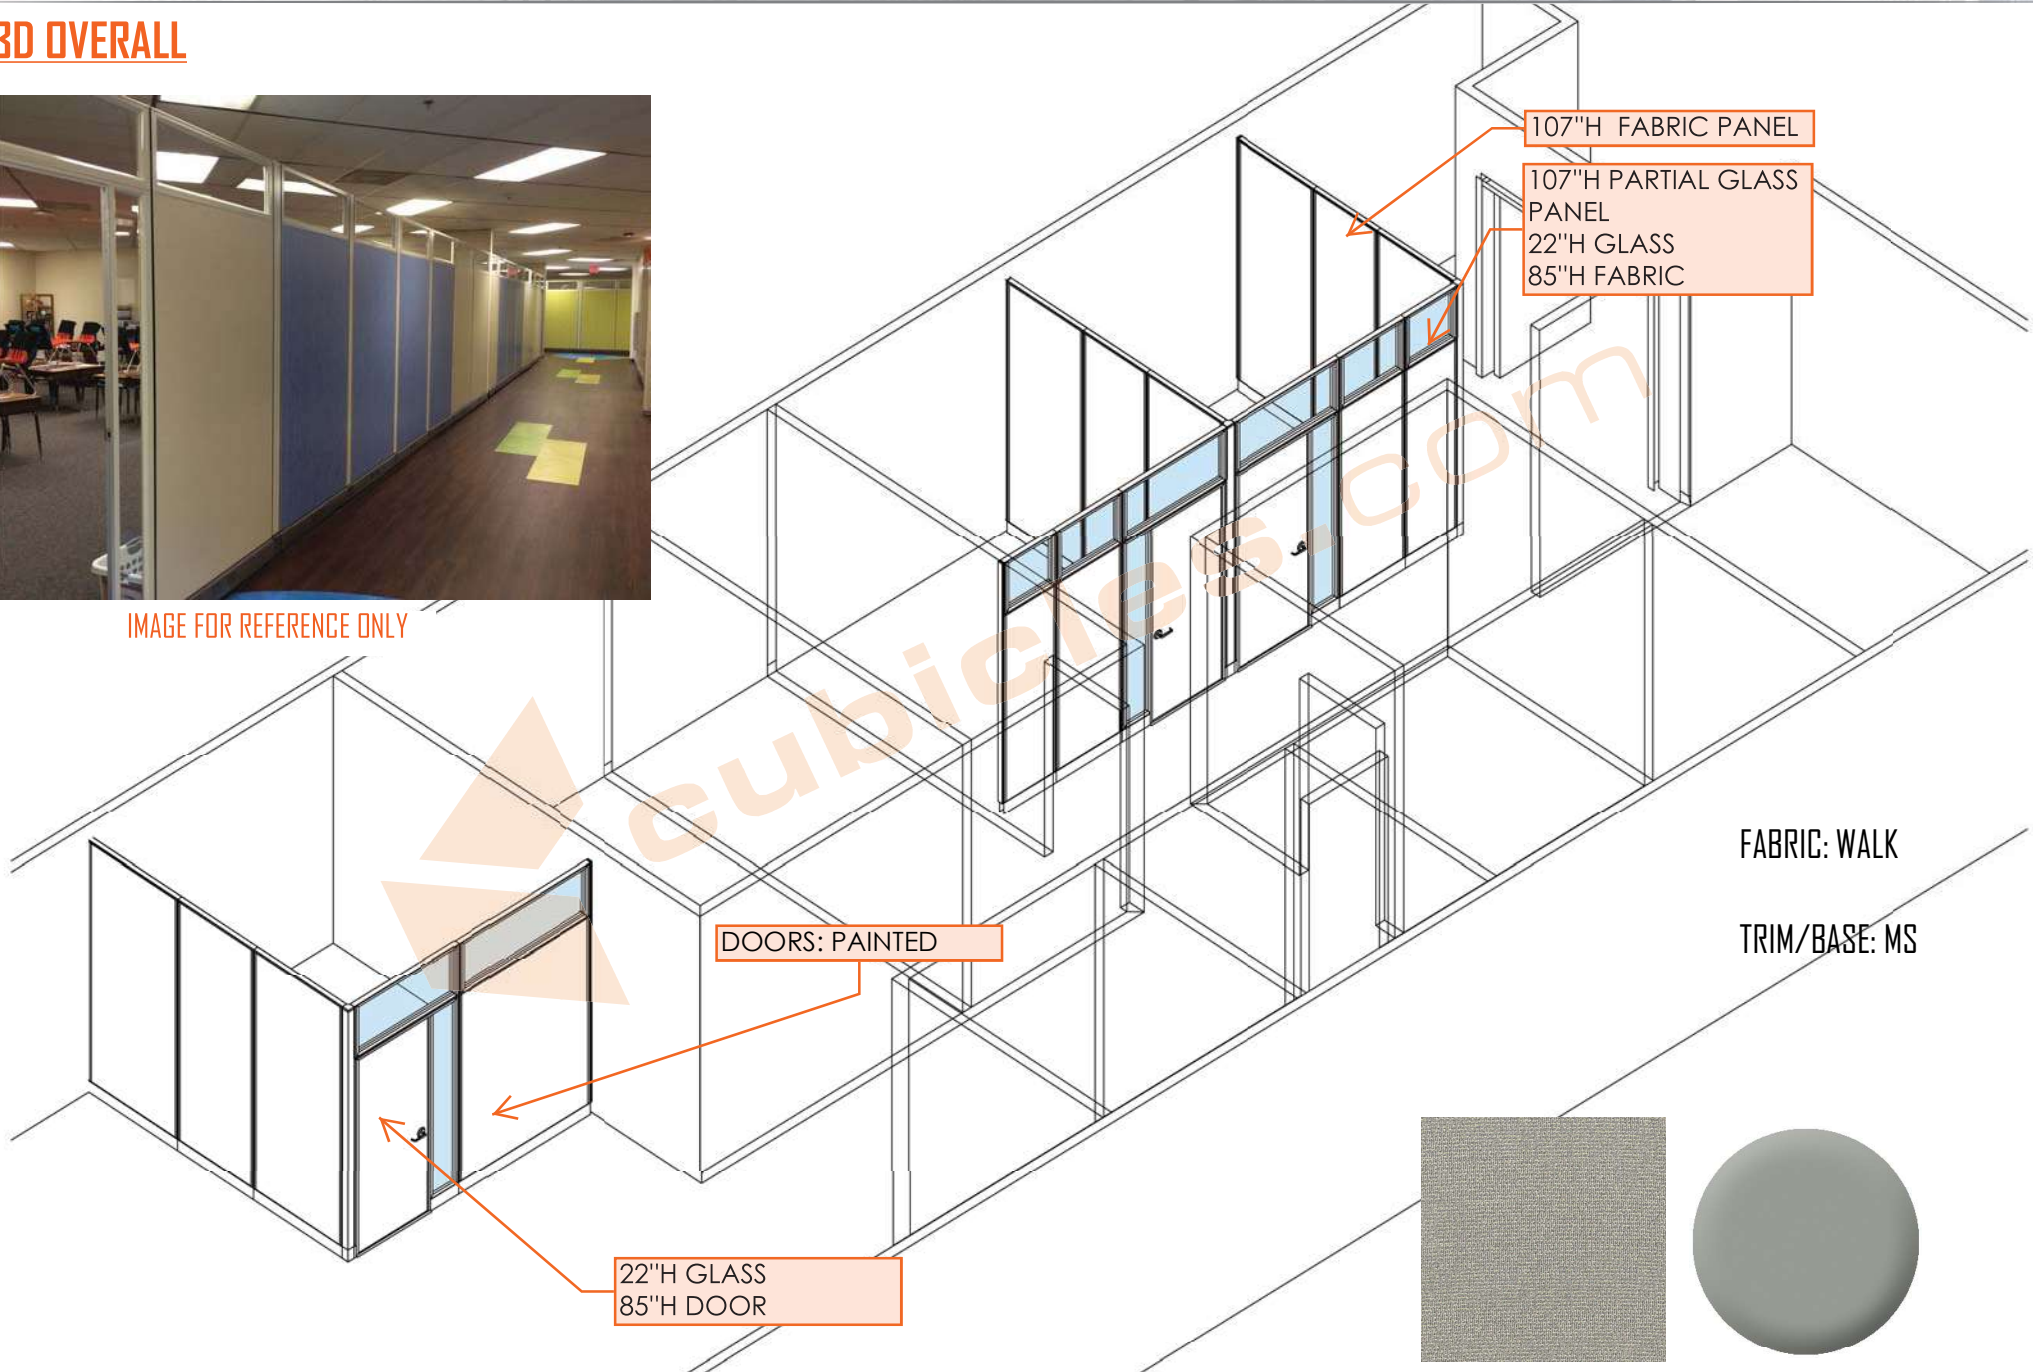

3D OVERALL

IMAGE FOR REFERENCE ONLY

107"H FABRIC PANEL

107"H PARTIAL GLASS PANEL
22"H GLASS
85"H FABRIC

DOORS: PAINTED

22"H GLASS
85"H DOOR

FABRIC: WALK

TRIM/BASE: MS