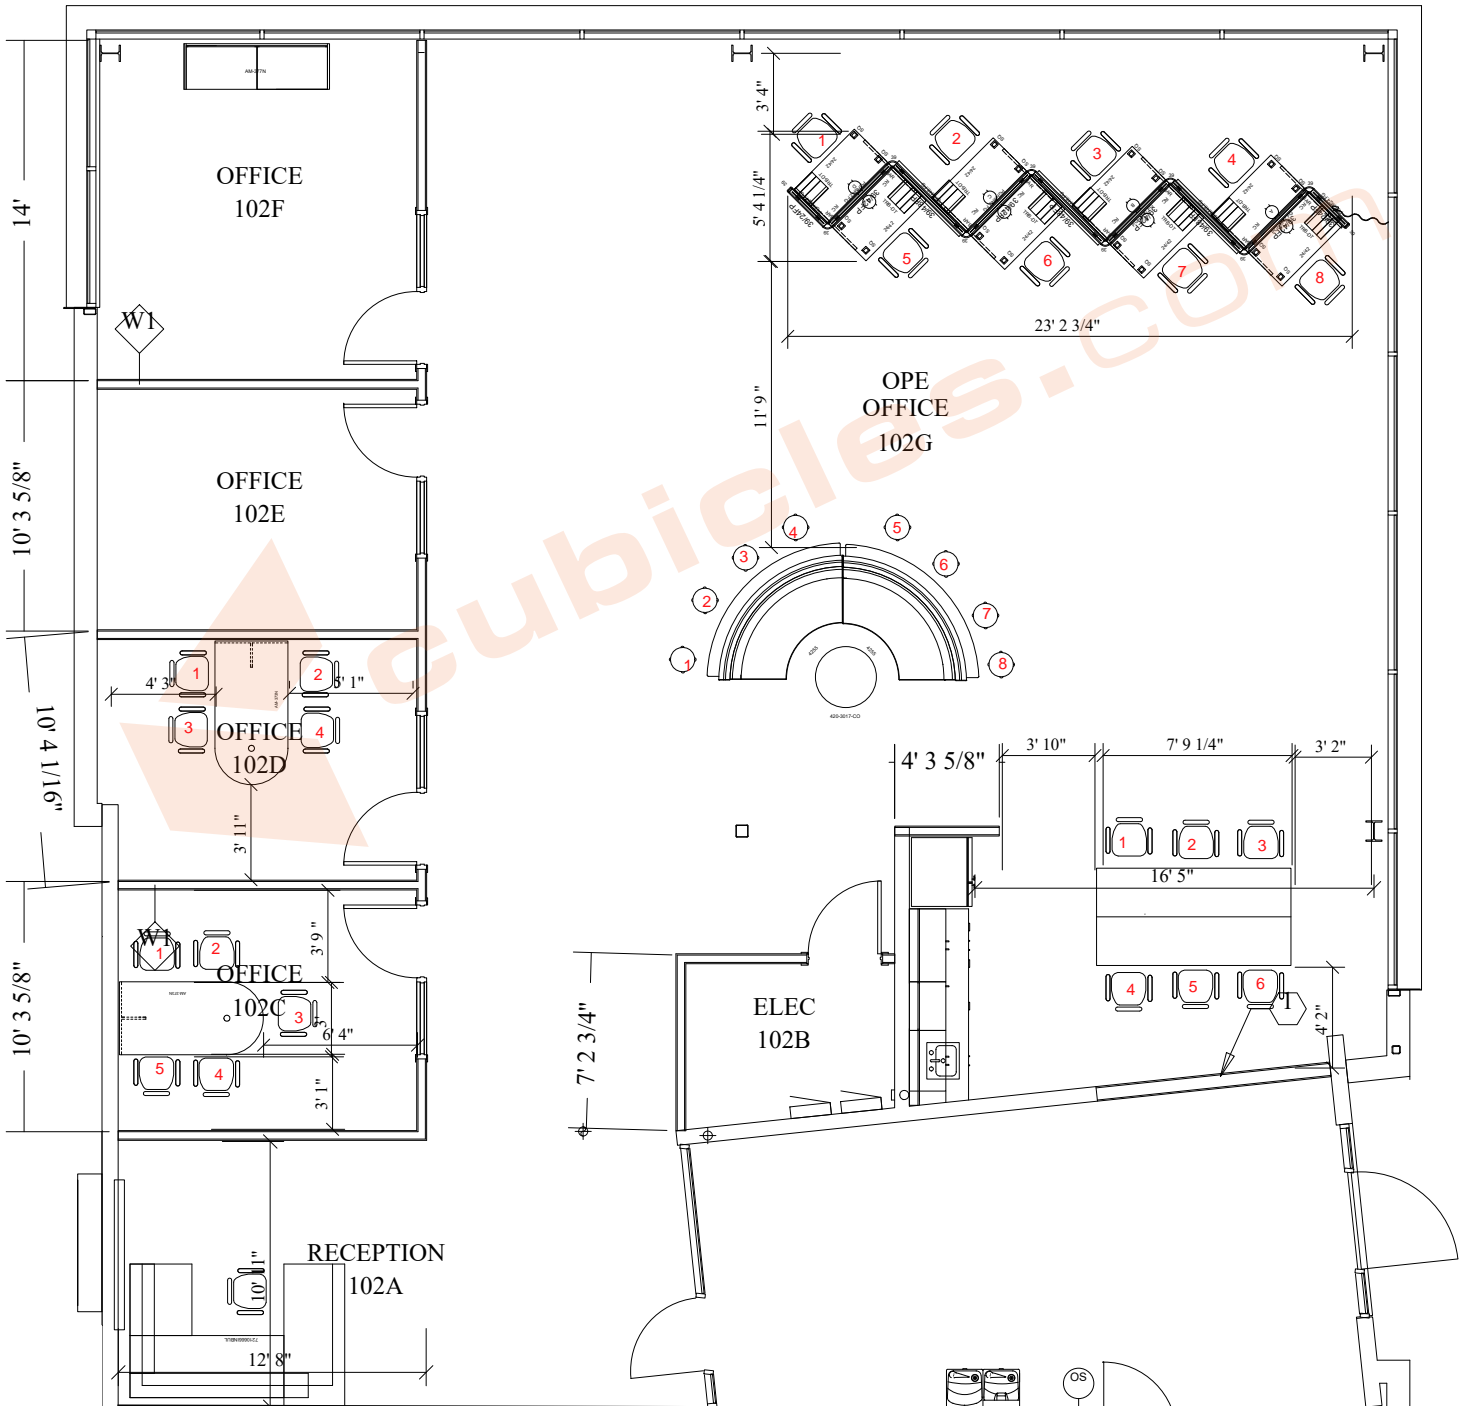

- OFFICE 102 G -
- [8] 42"X2'X39" H POWERED WORKSTATIONS WITH 14"H FROSTED GLASS MULLION ,TOOL RAIL BAR AND PAPER TRAY
- [2] HIGH BACK RECEPTION LOUNGE SEATING
- [8] BAR HIGH STOOLS
- [1] LOW CAFE TABLE
- OFFICE 102D, 102E,102F -
- [2] CONFERENCE TABLES
- [1] FILING CREDENZA
- BREAK ROOM -
- [1] BAR HIGH TABLE
- [6] ADJUSTABLE BAR STOOL - "MAERYN"
- RECEPTION AREA -
- [1]RECEPTION DESK
- [20] TASK CHAIRS