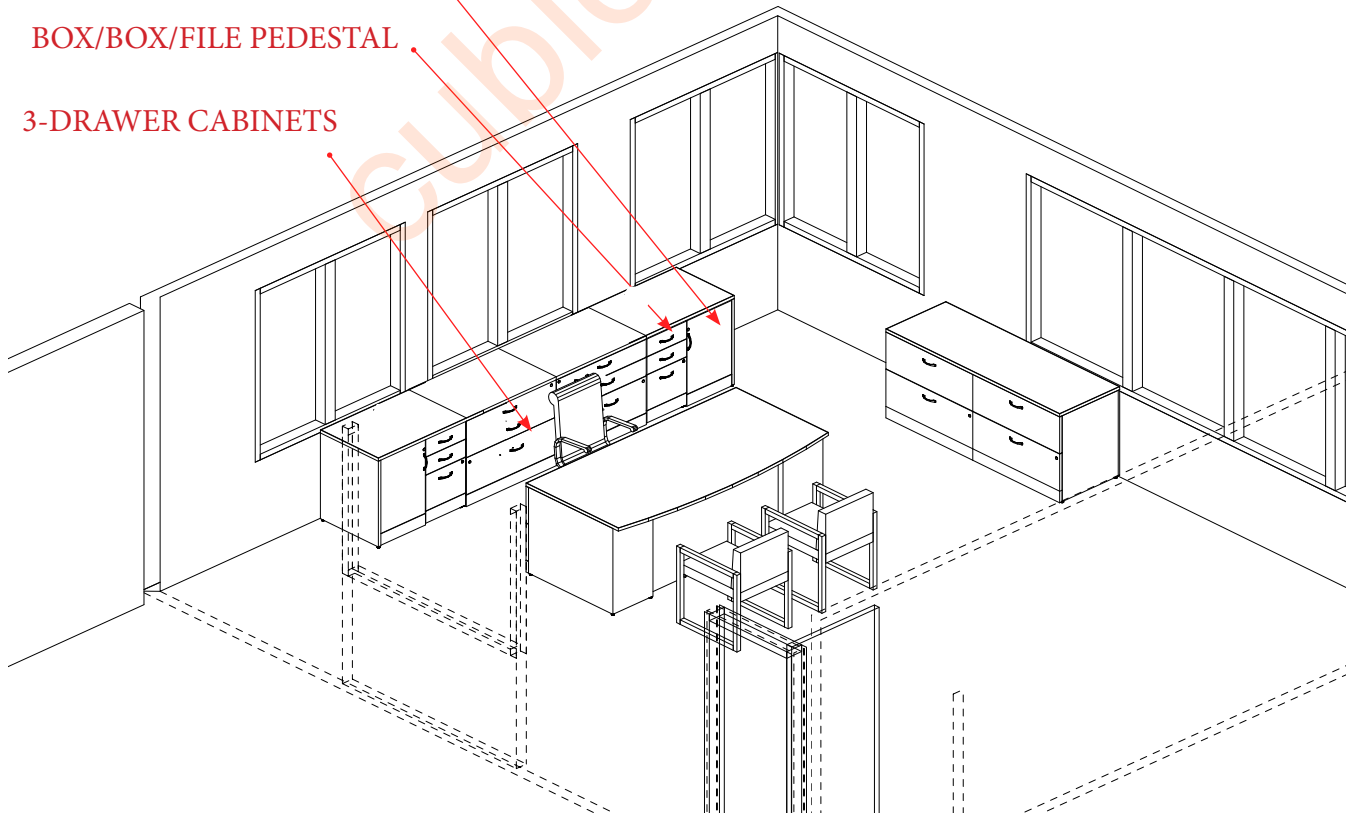

SAM'S OFFICE

GLOBAL 'ZIRA' COLLECTION

- [1] BOW-FRONT TOP DESK W/ BOX/BOX/FILE PEDESTAL AND FILE/FILE PEDESTAL 84"Wx42"D x29.5"H
- [2] STORAGE W/ 6DRAWERS 72"Wx24"Dx29.5"H
- [2] SINGLE DOOR STORAGE UNIT
- [2] BOX/BOX/FILE PEDESTALS

STORAGE W/ ONE DOOR

BOX/BOX/FILE PEDESTAL

3-DRAWER CABINETS

SAM'S OFFICE

GLOBAL 'ZIRA' COLLECTION

***BOTTOM CABINETS ONLY TO BE ORDERED - 29"H TOTAL HEIGHT

SAM'S OFFICE

GLOBAL 'ZIRA' COLLECTION

GLOBAL 'ZIRA' COLLECTION

- [1] BOW TOP DESK W/ BOX/BOX/FILE PEDESTAL AND FILE/FILE PEDESTAL 84"Wx42"Dx29.5"H
- [2] STORAGE W/ 2ADJUST-ABLE SHELVES,DOORS AND CAVITY 21"Wx24"Dx71.5"H
- [2] STORAGE W/ 2BOX DRAWER/1 FILE DRAWER /1 LATERAL 36"Wx24"Dx29.5"H
- [2] END SHELF 24"Wx24"D72"H
- [1] HUTCH WITH DOORS AND 1 FIXED SHELF 72"Wx15"Dx54.4"H
- [1] HORIZONTAL SOTRAGE 70"Wx12"D X5.66"H