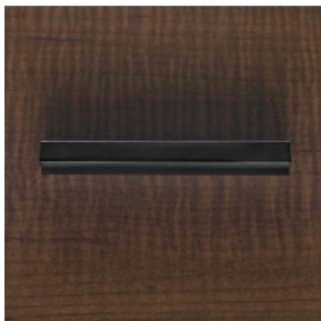

SAM'S OFFICE

GLOBAL 'ZIRA' COLLECTION

- [1] BOW-FRONT TOP DESK W/ BOX/BOX/FILE PEDESTAL AND FILE/FILE PEDESTAL 84"Wx42"D x29.5"H
- [2] STORAGE W/ 6DRAWERS 72"Wx24"Dx29.5"H
- [2] SINGLE DOOR STORAGE UNIT
- [2] BOX/BOX/FILE PEDESTALS

OMAR'S OFFICE

GLOBAL 'ZIRA' COLLECTION

OMAR'S OFFICE

GLOBAL 'ZIRA' COLLECTION

LAMINATE: DARK ESPRESSO [DES]; HANDLES: TBD

Square Edge Silver Handle

Square Edge Black Handle

Bar Silver Handle