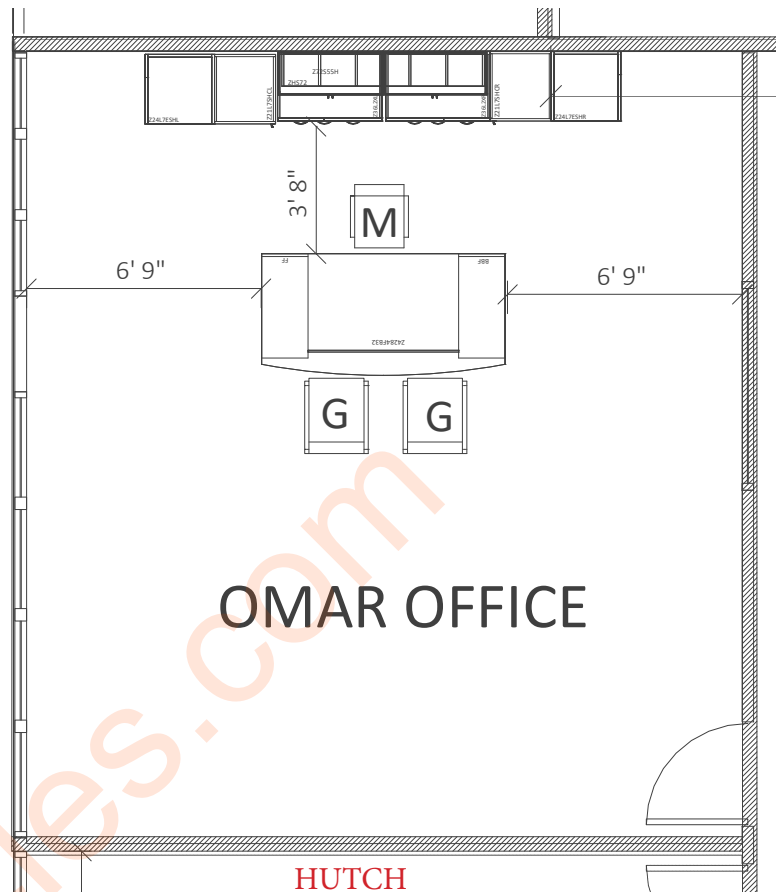

SAM'S OFFICE

GLOBAL 'ZIRA' COLLECTION

- [1] BOW-FRONT TOP DESK W/ BOX/BOX/FILE PEDESTAL AND FILE/FILE PEDESTAL 84"Wx42"D x29.5"H
- [2] STORAGE W/ 6DRAWERS 72"Wx24"Dx29.5"H
- [2] SINGLE DOOR STORAGE UNIT
- [2] BOX/BOX/FILE PEDESTALS

STORAGE W/ ONE DOOR

BOX/BOX/FILE PEDESTAL

3-DRAWER CABINETS

SAM'S OFFICE

GLOBAL 'ZIRA' COLLECTION

***BOTTOM CABINETS ONLY TO BE ORDERED - 29"H TOTAL HEIGHT

SAM'S OFFICE

GLOBAL 'ZIRA' COLLECTION

GLOBAL 'ZIRA' COLLECTION

- [1] BOW TOP DESK W/ BOX/BOX/FILE PEDESTAL AND FILE/FILE PEDESTAL 84"Wx42"Dx29.5"H
- [2] STORAGE W/ 2ADJUST-ABLE SHELVES,DOORS AND CAVITY 21"Wx24"Dx71.5"H
- [2] STORAGE W/ 2BOX DRAWER/1 FILE DRAWER /1 LATERAL 36"Wx24"Dx29.5"H
- [2] END SHELF 24"Wx24"D72"H
- [1] HUTCH WITH DOORS AND 1 FIXED SHELF 72"Wx15"Dx54.4"H
- [1] HORIZONTAL SOTRAGE 70"Wx12"D X5.66"H