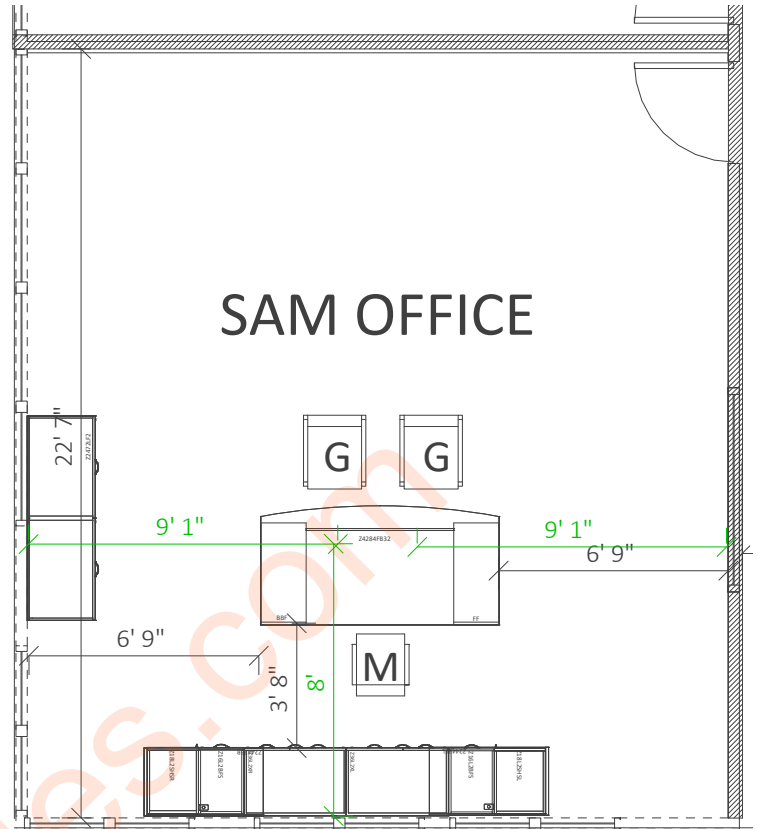

SAM'S OFFICE

GLOBAL 'ZIRA' COLLECTION

- [1] BOW-FRONT TOP DESK W/ BOX/BOX/FILE PEDESTAL AND FILE/FILE PEDESTAL 84"Wx42"D x29.5"H
- [2] STORAGE W/ 6DRAWERS 72"Wx24"Dx29.5"H
- [2] SINGLE DOOR STORAGE UNIT
- [2] BOX/BOX/FILE PEDESTALS

STORAGE W/ ONE DOOR

BOX/BOX/FILE PEDESTAL

3-DRAWER CABINETS

SAM'S OFFICE

GLOBAL 'ZIRA' COLLECTION

***BOTTOM CABINETS ONLY TO BE ORDERED - 29"H TOTAL HEIGHT

SAM'S OFFICE

GLOBAL 'ZIRA' COLLECTION

GLOBAL 'ZIRA' COLLECTION

- [1] BOW TOP DESK W/ BOX/BOX/FILE PEDESTAL AND FILE/FILE PEDESTAL 84"Wx42"Dx29.5"H
- [2] STORAGE W/ 2ADJUST-ABLE SHELVES,DOORS AND CAVITY 21"Wx24"Dx71.5"H
- [2] STORAGE W/ 2BOX DRAWER/1 FILE DRAWER /1 LATERAL 36"Wx24"Dx29.5"H
- [2] END SHELF 24"Wx24"D72"H
- [1] HUTCH WITH DOORS AND 1 FIXED SHELF 72"Wx15"Dx54.4"H
- [1] HORIZONTAL SOTRAGE 70"Wx12"D X5.66"H