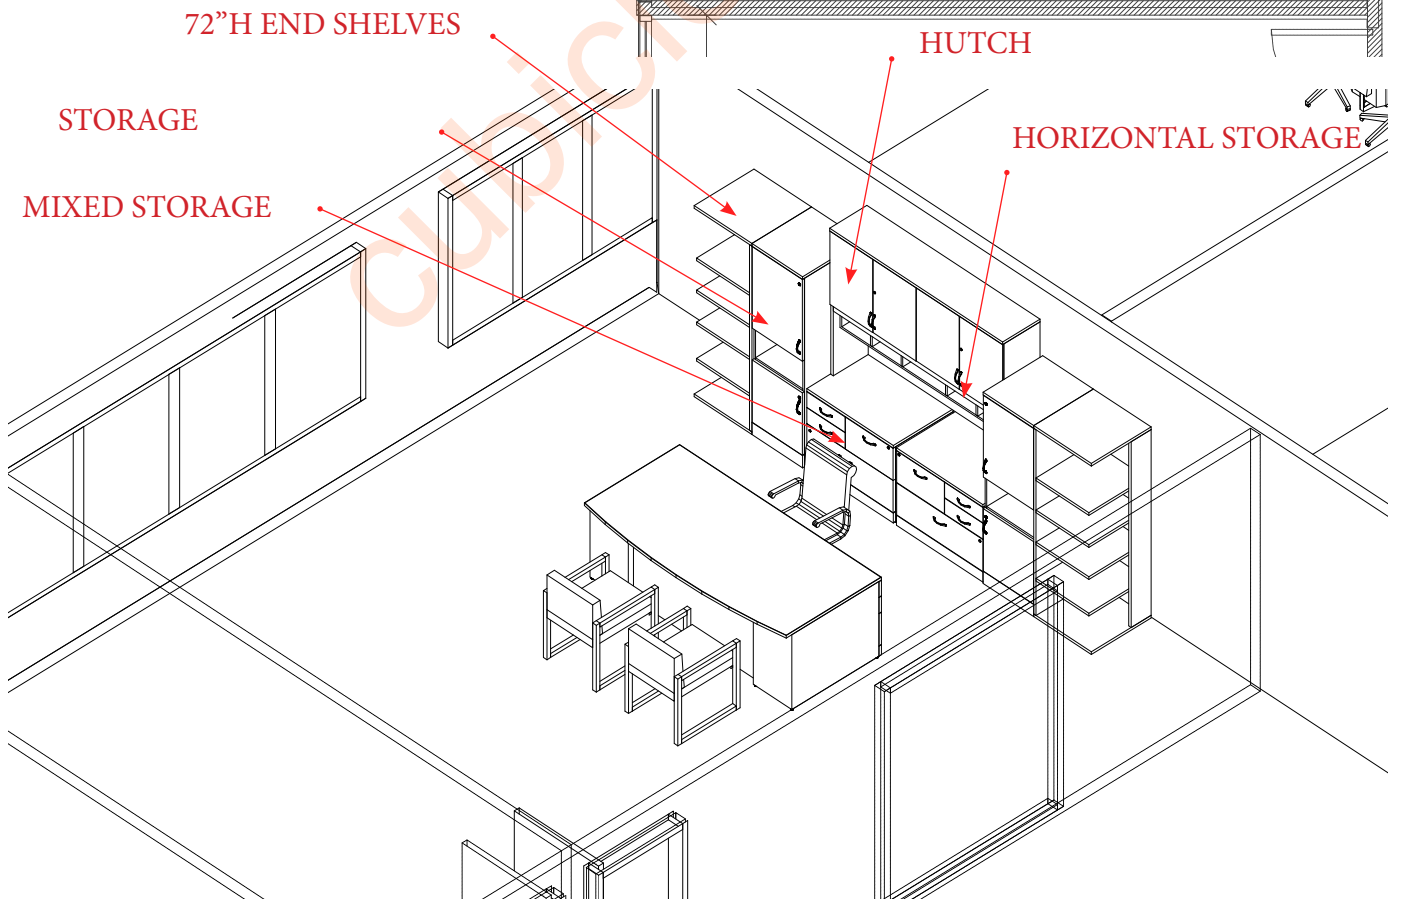

SAM'S OFFICE

GLOBAL 'ZIRA' COLLECTION

- [1] BOW-FRONT TOP DESK W/ BOX/BOX/FILE PEDESTAL AND FILE/FILE PEDESTAL 84"Wx42"D x29.5"H
- [2] STORAGE W/ 6DRAWERS 72"Wx24"Dx29.5"H
- [2] SINGLE DOOR STORAGE UNIT
- [2] BOX/BOX/FILE PEDESTALS

STORAGE W/ ONE DOOR

BOX/BOX/FILE PEDESTAL

3-DRAWER CABINETS

SAM'S OFFICE

GLOBAL 'ZIRA' COLLECTION

***BOTTOM CABINETS ONLY TO BE ORDERED - 29"H TOTAL HEIGHT

SAM'S OFFICE

GLOBAL 'ZIRA' COLLECTION

GLOBAL 'ZIRA' COLLECTION

- [1] BOW TOP DESK W/ BOX/BOX/FILE PEDESTAL AND FILE/FILE PEDESTAL 84"Wx42"Dx29.5"H
- [2] STORAGE W/ 2ADJUST-ABLE SHELVES,DOORS AND CAVITY 21"Wx24"Dx71.5"H
- [2] STORAGE W/ 2BOX DRAWER/1 FILE DRAWER /1 LATERAL 36"Wx24"Dx29.5"H
- [2] END SHELF 24"Wx24"D72"H
- [1] HUTCH WITH DOORS AND 1 FIXED SHELF 72"Wx15"Dx54.4"H
- [1] HORIZONTAL SOTRAGE 70"Wx12"D X5.66"H