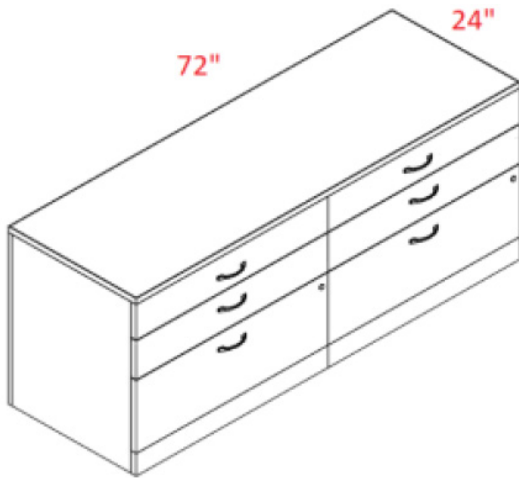

SAM'S OFFICE

GLOBAL 'ZIRA' COLLECTION

- [1] BOW-FRONT TOP DESK W/ BOX/BOX/FILE PEDESTAL AND FILE/FILE PEDESTAL 84"Wx42"D x29.5"H
- [2] STORAGE W/ 6DRAWERS 72"Wx24"Dx29.5"H
- [2] SINGLE DOOR STORAGE UNIT
- [2] BOX/BOX/FILE PEDESTALS

STORAGE W/ ONE DOOR

BOX/BOX/FILE PEDESTAL

3-DRAWER CABINETS

SAM'S OFFICE

GLOBAL 'ZIRA' COLLECTION

***BOTTOM CABINETS ONLY TO BE ORDERED - 29"H TOTAL HEIGHT

SAM'S OFFICE

GLOBAL 'ZIRA' COLLECTION

GLOBAL 'ZIRA' COLLECTION

- [1] BOW TOP DESK W/ BOX/BOX/FILE PEDESTAL AND FILE/FILE PEDESTAL 84"Wx42"Dx29.5"H
- [2] STORAGE W/ 2ADJUST-ABLE SHELVES,DOORS AND CAVITY 21"Wx24"Dx71.5"H
- [2] STORAGE W/ 2BOX DRAWER/1 FILE DRAWER /1 LATERAL 36"Wx24"Dx29.5"H
- [2] END SHELF 24"Wx24"D72"H
- [1] HUTCH WITH DOORS AND 1 FIXED SHELF 72"Wx15"Dx54.4"H
- [1] HORIZONTAL SOTRAGE 70"Wx12"D X5.66"H