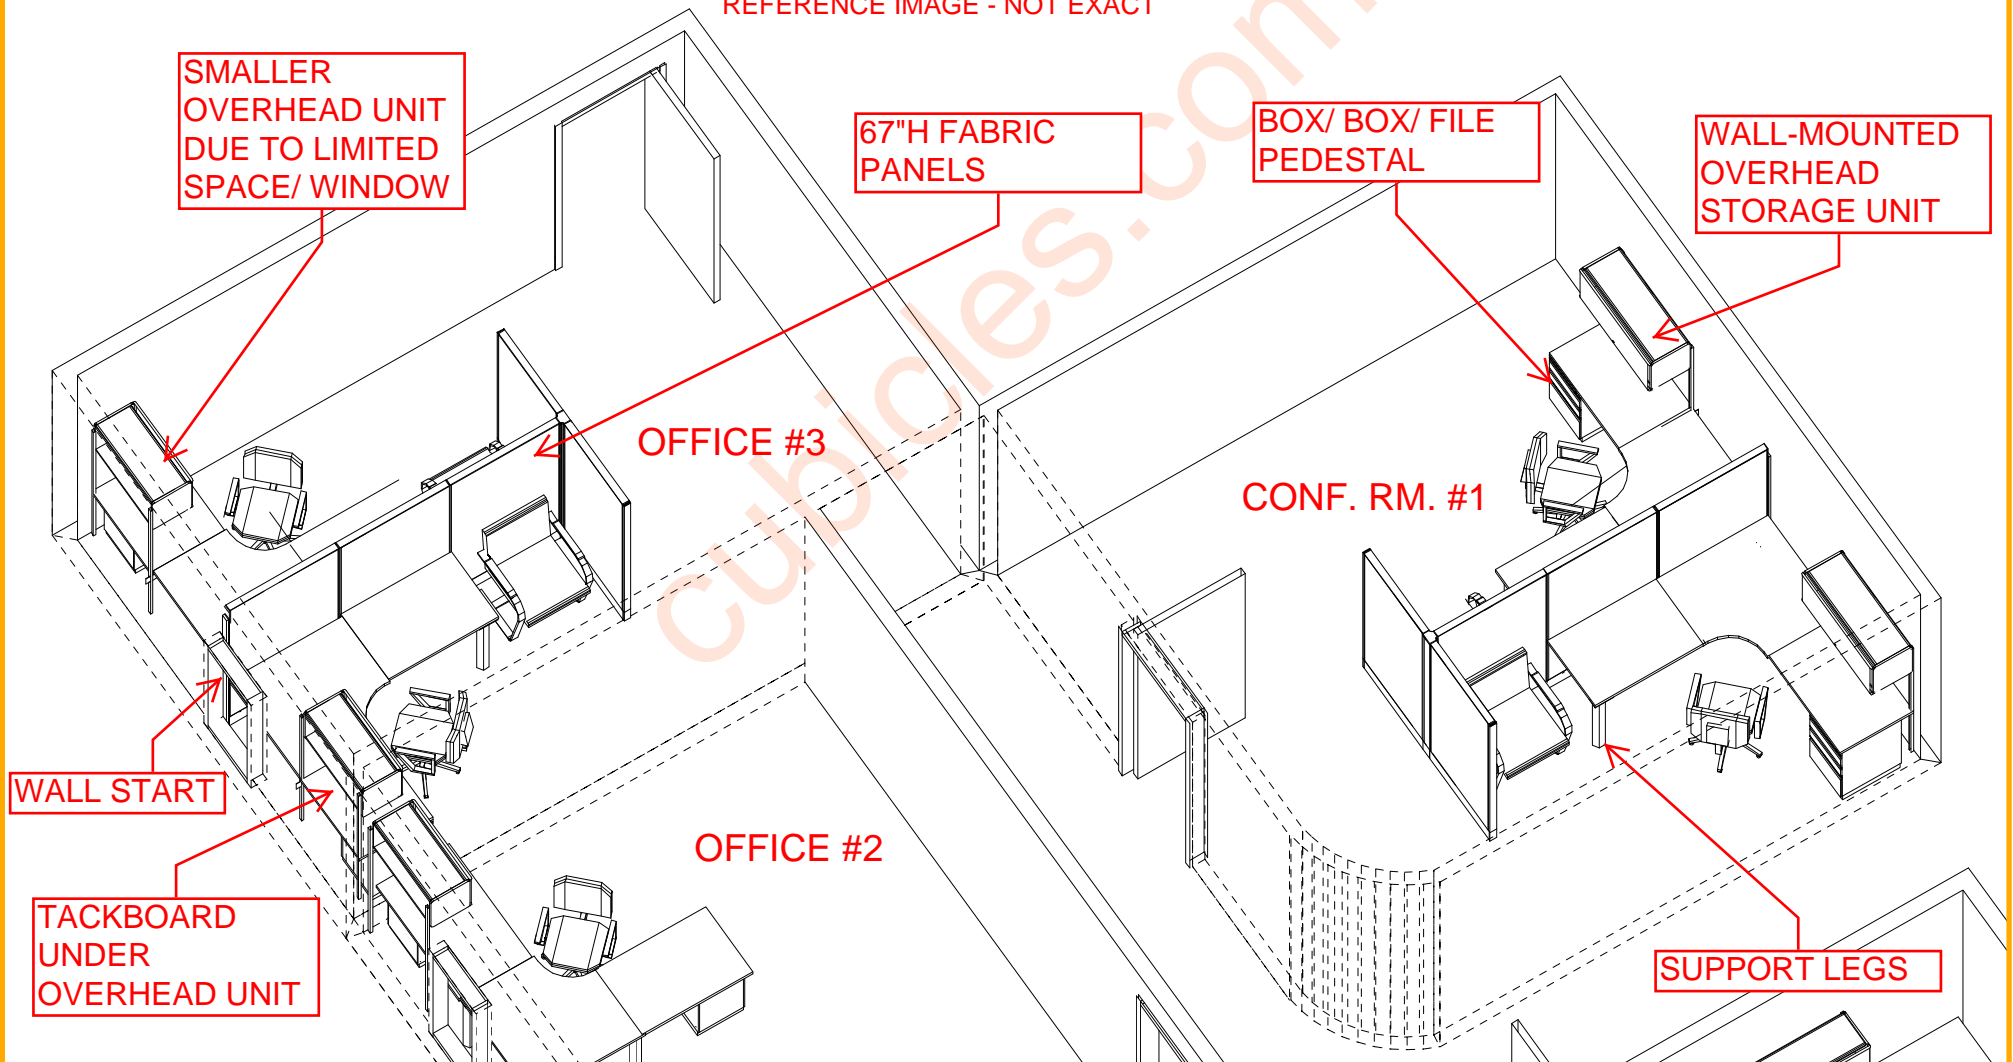

# OFFICE #3 & CONFERENCE RM. #1

# 3D LAYOUT

FINISHES LEFT TO RIGHT FOR ALL WORKSTATIONS:  
ALL PANEL FABRIC: CASCADE BLUE 15-06D  
WORKSURFACE LAMINATE: TRANQUILITY W45D  
PAINT TRIM FINISH: METALLIC SILVER (MS)

REFERENCE IMAGE - NOT EXACT

OFFICE #2, OFFICE #1 & OFFICE #7

3D LAYOUT

CONFERENCE RM. #2

3D LAYOUT

REFERENCE IMAGE - NOT EXACT

CONFERENCE TABLE FINISH:  
COASTAL GREY

4' x 12' RACETRACK-SHAPED  
CONFERENCE TABLE

CONFERENCE CHAIR FINISHES:  
FABRIC: BLACK  
LEGS: CHROME

# BOTTOM & TOP OFFICES

3D LAYOUT  
WALL START TO  
BE SECURED TO  
WINDOW  
CONDITION

FILE/FILE  
PEDESTAL

67"H FABRIC  
PANELS

WALL-MOUNTED  
OVERHEAD  
STORAGE UNITS

TOP OFFICE

BOX/BOX/FILE  
PEDESTAL

BOTTOM OFFICE