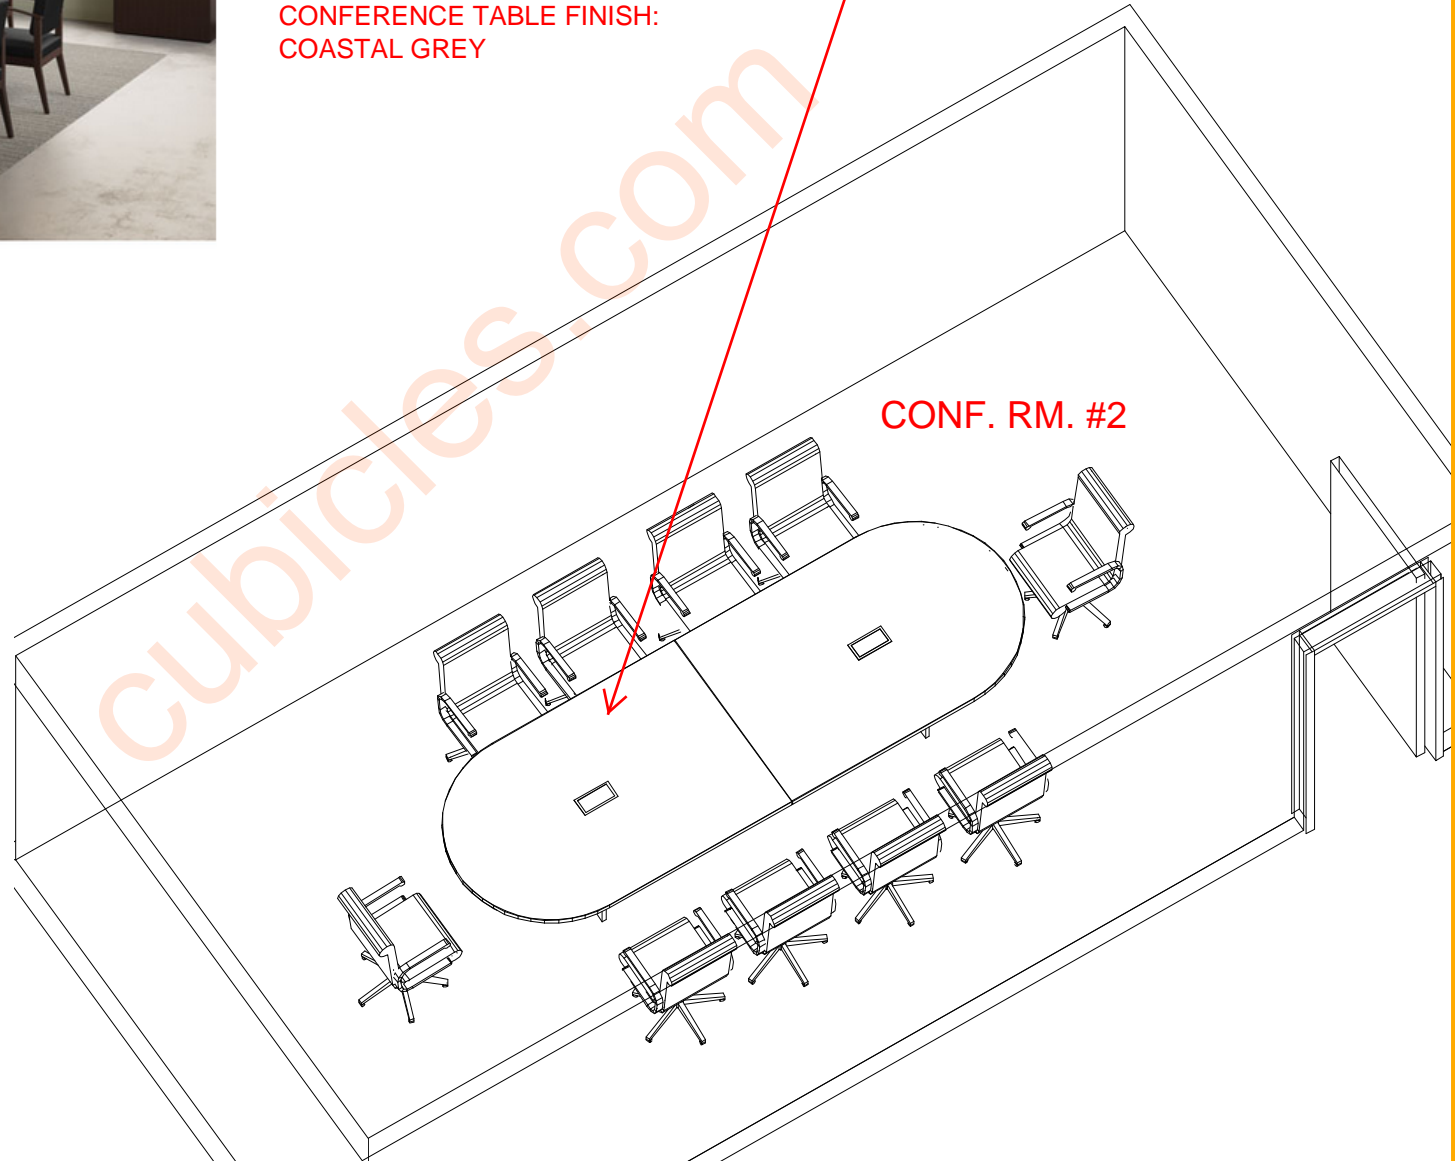

OFFICE #2, OFFICE #1 & OFFICE #7

3D LAYOUT

CONFERENCE RM. #2

3D LAYOUT

REFERENCE IMAGE - NOT EXACT

CONFERENCE TABLE FINISH:  
COASTAL GREY

4' x 12' RACETRACK-SHAPED  
CONFERENCE TABLE

CONFERENCE CHAIR FINISHES:  
FABRIC: BLACK  
LEGS: CHROME

# BOTTOM & TOP OFFICES

3D LAYOUT  
WALL START TO  
BE SECURED TO  
WINDOW  
CONDITION

FILE/FILE  
PEDESTAL

67"H FABRIC  
PANELS

WALL-MOUNTED  
OVERHEAD  
STORAGE UNITS

TOP OFFICE

BOX/BOX/FILE  
PEDESTAL

BOTTOM OFFICE

SUPPORT LEGS

TACKBOARD  
UNDER  
OVERHEAD UNIT

REFERENCE IMAGE - NOT EXACT