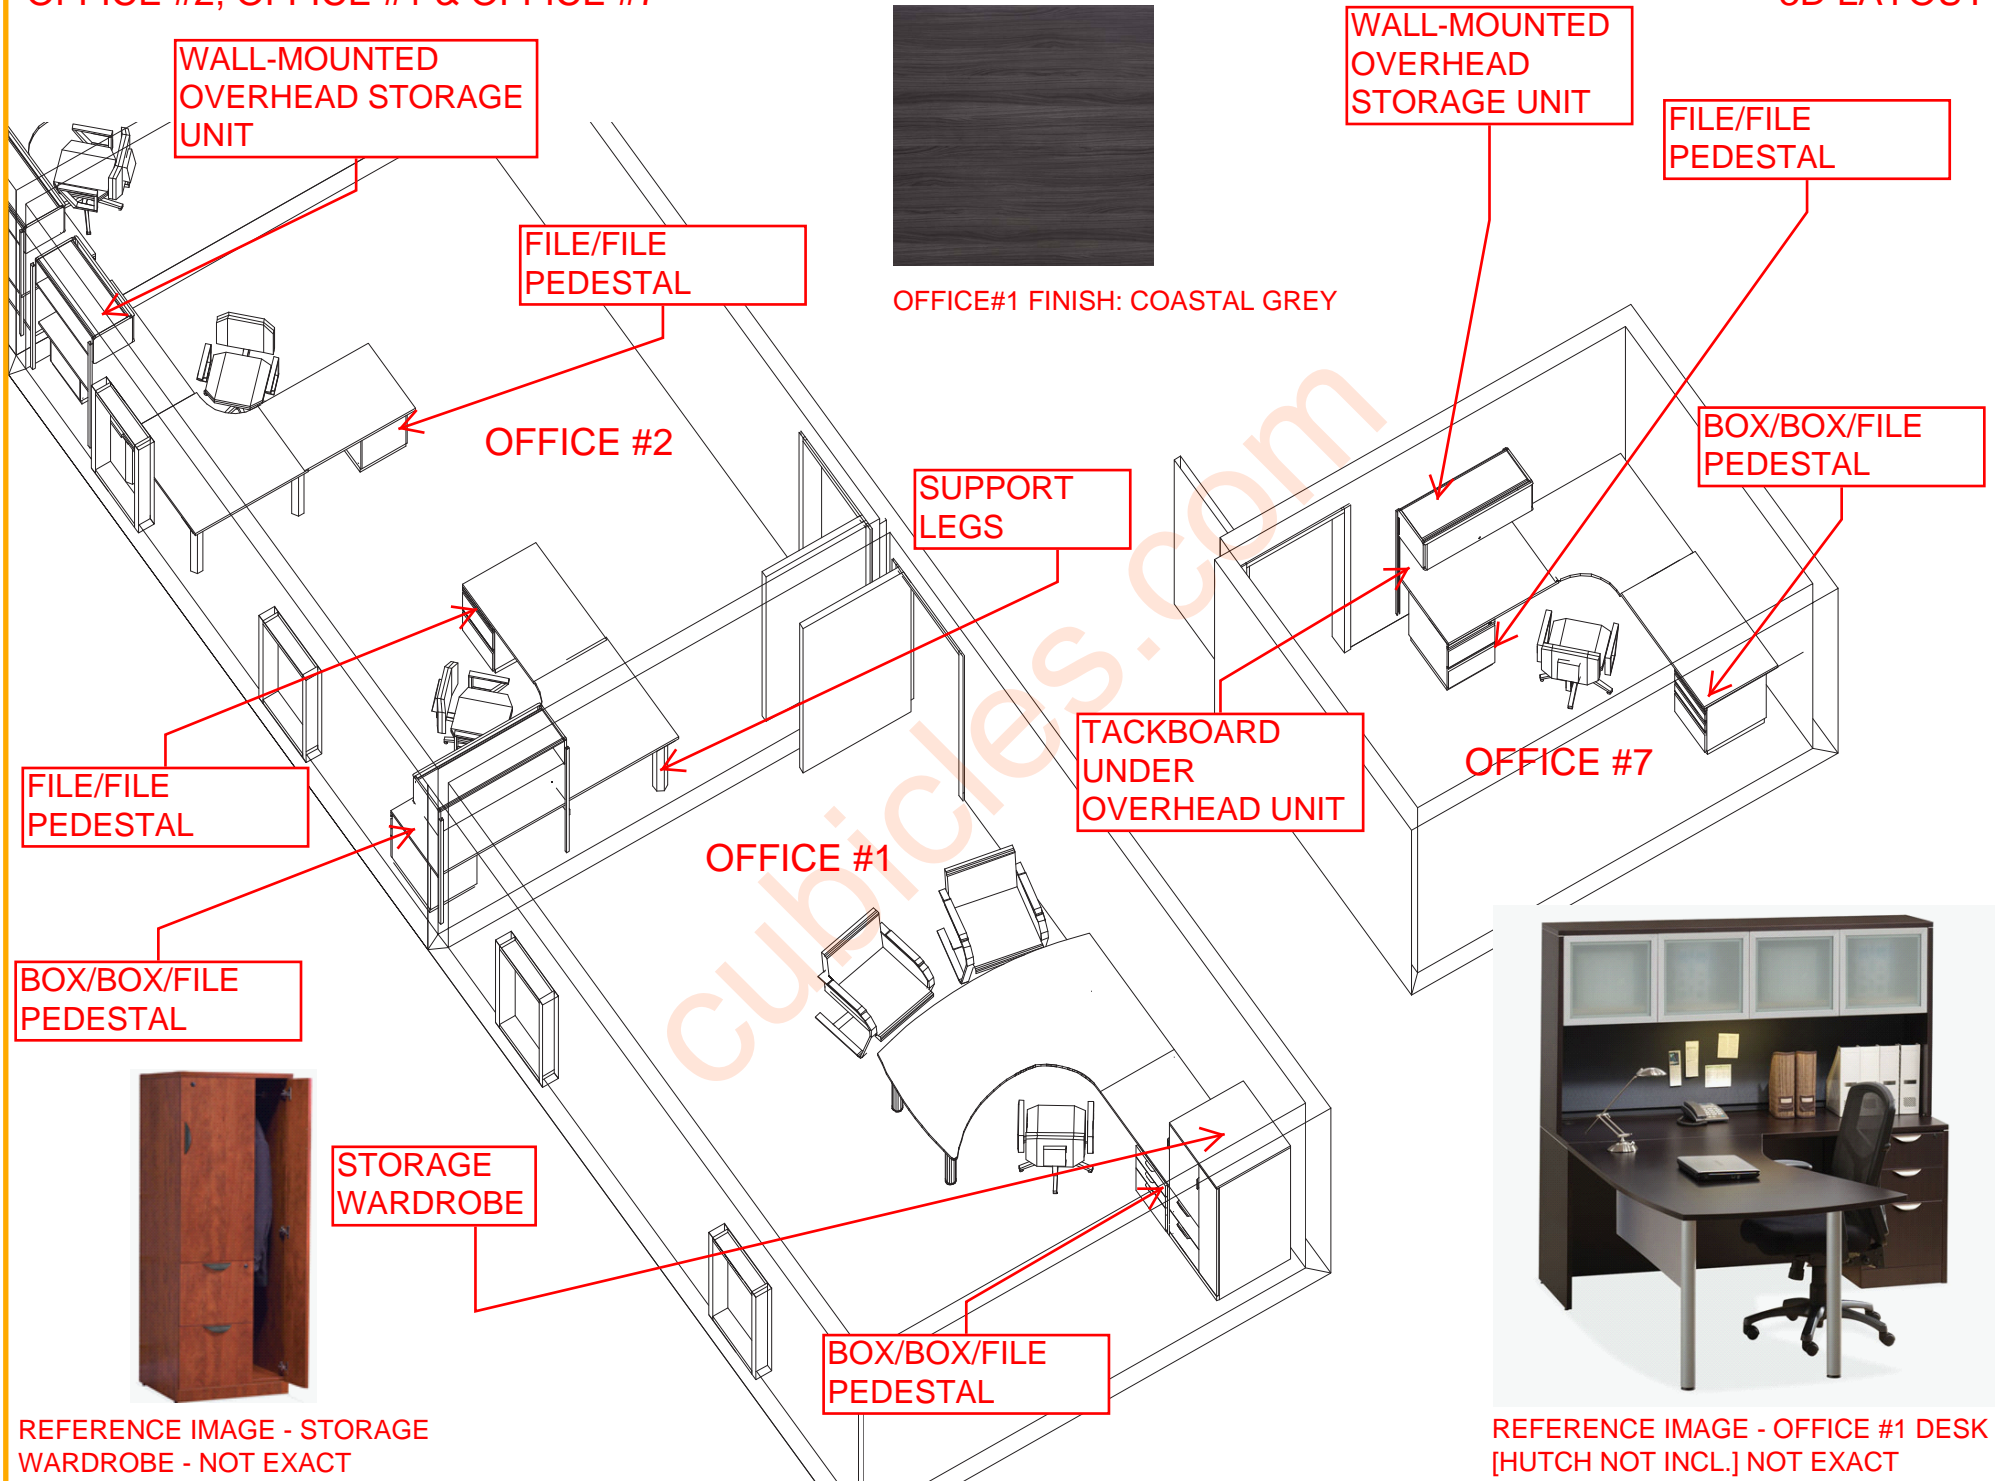

# 3D LAYOUT

FINISHES LEFT TO RIGHT FOR ALL WORKSTATIONS:  
ALL PANEL FABRIC: CASCADE BLUE 15-06D  
WORKSURFACE LAMINATE: TRANQUILITY W45D  
PAINT TRIM FINISH: METALLIC SILVER (MS)

REFERENCE IMAGE - NOT EXACT

OFFICE #2, OFFICE #1 & OFFICE #7

3D LAYOUT

CONFERENCE RM. #2

3D LAYOUT

REFERENCE IMAGE - NOT EXACT

CONFERENCE TABLE FINISH:  
COASTAL GREY

4' x 12' RACETRACK-SHAPED  
CONFERENCE TABLE

CONFERENCE CHAIR FINISHES:  
FABRIC: BLACK  
LEGS: CHROME

# BOTTOM & TOP OFFICES

3D LAYOUT  
WALL START TO  
BE SECURED TO  
WINDOW  
CONDITION

FILE/FILE  
PEDESTAL

67"H FABRIC  
PANELS

WALL-MOUNTED  
OVERHEAD  
STORAGE UNITS

TOP OFFICE

BOX/BOX/FILE  
PEDESTAL

BOTTOM OFFICE

SUPPORT LEGS

TACKBOARD  
UNDER  
OVERHEAD UNIT

REFERENCE IMAGE - NOT EXACT