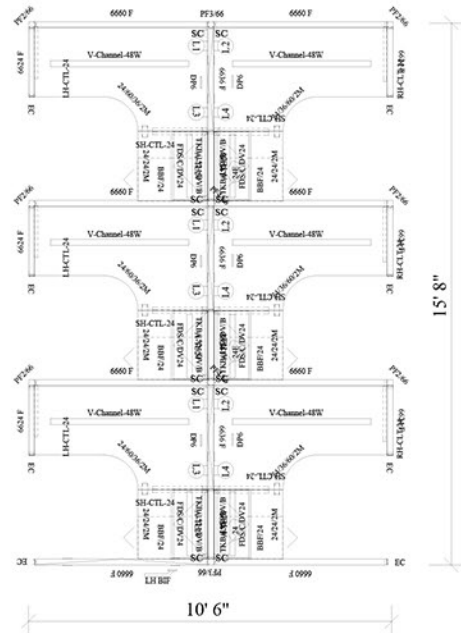

Divi Modular Workstations

by AIS Furniture

3 In-Line

6 Pack

Size: 5' x 5' x 66"

1-888-442-8242

cubicles.com