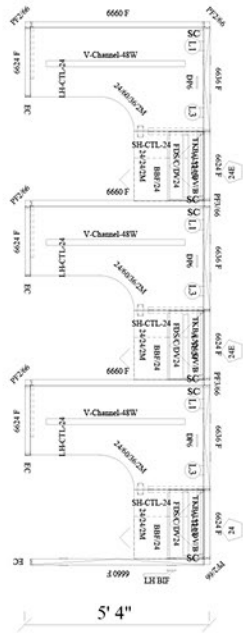

Divi Modular Workstations

by AIS Furniture

3 In-Line

6 Pack

Size: 5' x 5' x 66"

1-888-442-8242

cubicles.com