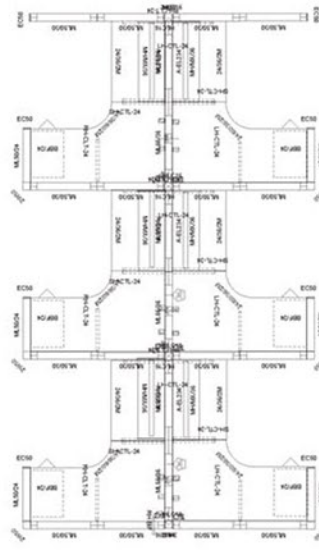

Matrix Cubicle Systems

1-888-442-8242

3 In-Line

6 Pack

Size: 5' x 6' x 50" & 66"