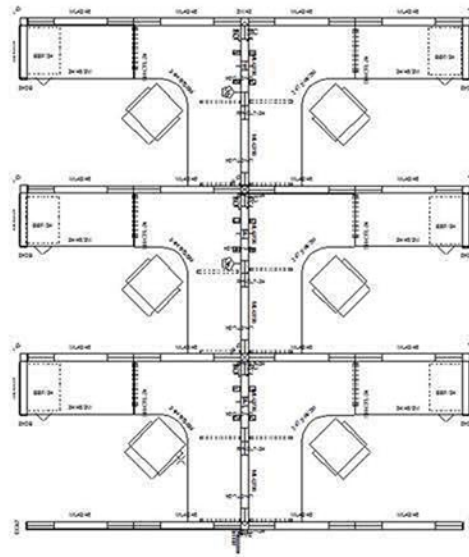

Matrix Cubicle Systems

1-888-442-8242

3 In-Line

6 Pack

Size: 6' x 8' x 42"

 cubicles.com