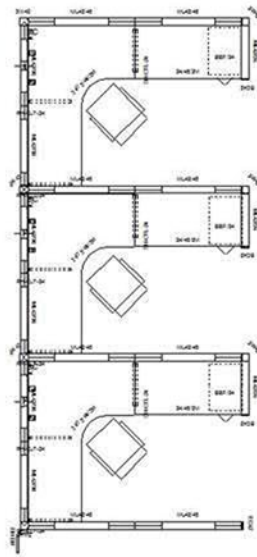

Matrix Cubicle Systems

1-888-442-8242

3 In-Line

6 Pack

Size: 6' x 8' x 42"

 cubicles.com