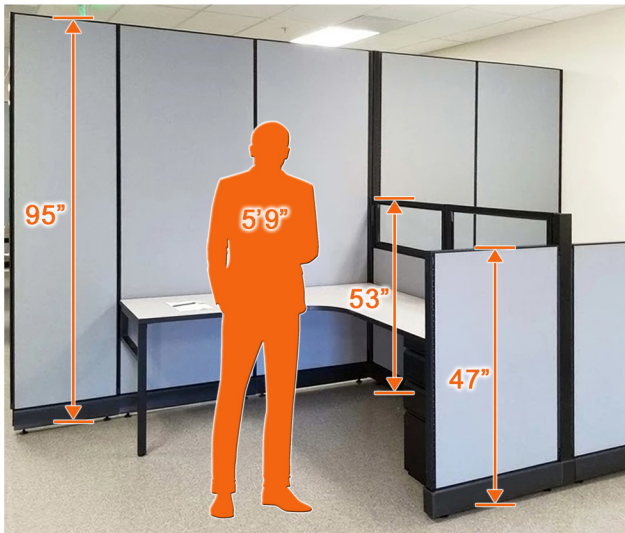

CUBICLES WALL HEIGHTS VISUAL COMPARISON

95" | 53" | 47" Height Panels Compared to Individual @ 5' 9" Tall.
Click [Here](#) for Product Installation Portfolio Images.

85" | 53" | 39" Height Panels Compared to Individual @ 5' 4" Tall.
Click [Here](#) for Product Installation Portfolio Images.

67" | 53" Height Panels Compared to Individual @ 5' 9" Tall.
Click [Here](#) for Product Installation Portfolio Images.

53" Height Panels Compared to Individual @ 5' 4" Tall.
Click [Here](#) for Product Installation Portfolio Images.

50" Height Panels Compared to Seated Height Individual @ 55" and a Standing Individual @ 5' 9".
Click [Here](#) for Product Installation Portfolio Images.