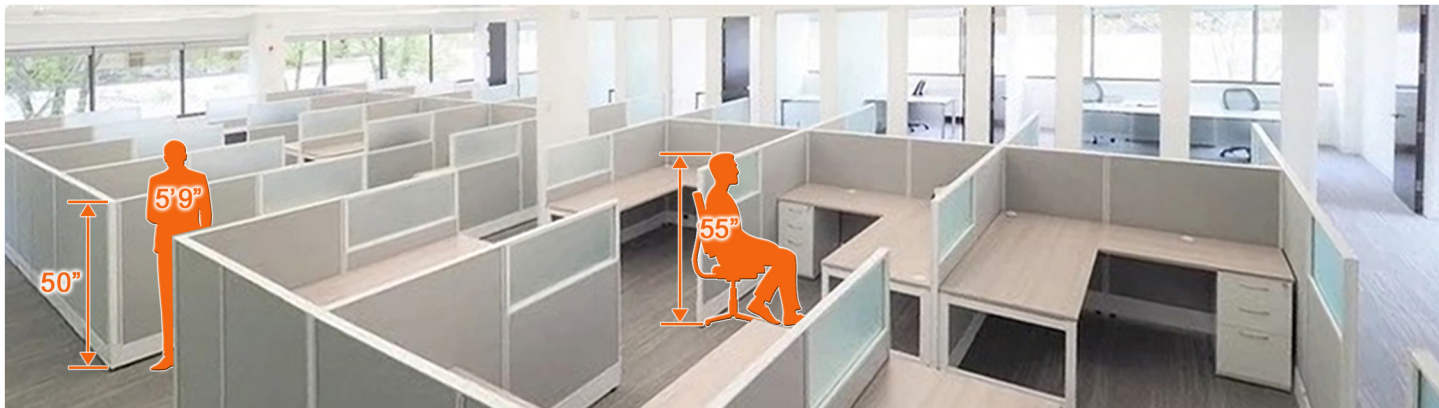

CUBICLES WALL HEIGHTS VISUAL COMPARISON

95" | 53" | 47" Height Panels Compared to Individual @ 5' 9" Tall.
Click [Here](#) for Product Installation Portfolio Images.

85" | 53" | 39" Height Panels Compared to Individual @ 5' 4" Tall.
Click [Here](#) for Product Installation Portfolio Images.

67" | 53" Height Panels Compared to Individual @ 5' 9" Tall.
Click [Here](#) for Product Installation Portfolio Images.

53" Height Panels Compared to Individual @ 5' 4" Tall.
Click [Here](#) for Product Installation Portfolio Images.

50" Height Panels Compared to Seated Height Individual @ 55" and a Standing Individual @ 5' 9".
Click [Here](#) for Product Installation Portfolio Images.