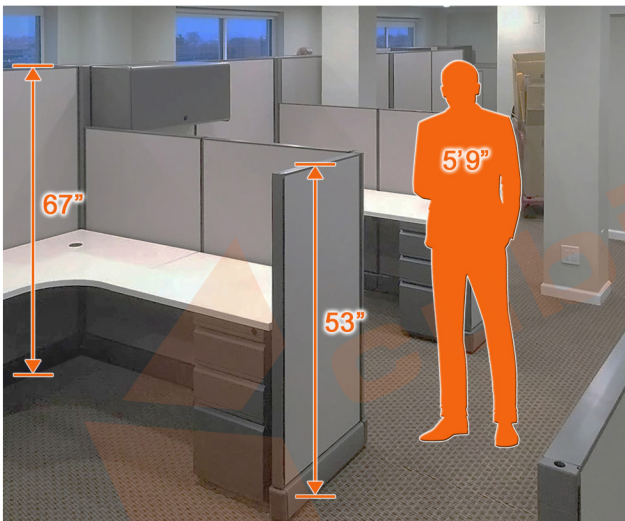

CUBICLES WALL HEIGHTS VISUAL COMPARISON

95" | 53" | 47" Height Panels Compared to Individual @ 5' 9" Tall.
Click [Here](#) for Product Installation Portfolio Images.

85" | 53" | 39" Height Panels Compared to Individual @ 5' 4" Tall.
Click [Here](#) for Product Installation Portfolio Images.

67" | 53" Height Panels Compared to Individual @ 5' 9" Tall.
Click [Here](#) for Product Installation Portfolio Images.

53" Height Panels Compared to Individual @ 5' 4" Tall.
Click [Here](#) for Product Installation Portfolio Images.

50" Height Panels Compared to Seated Height Individual @ 55" and a Standing Individual @ 5' 9".
Click [Here](#) for Product Installation Portfolio Images.