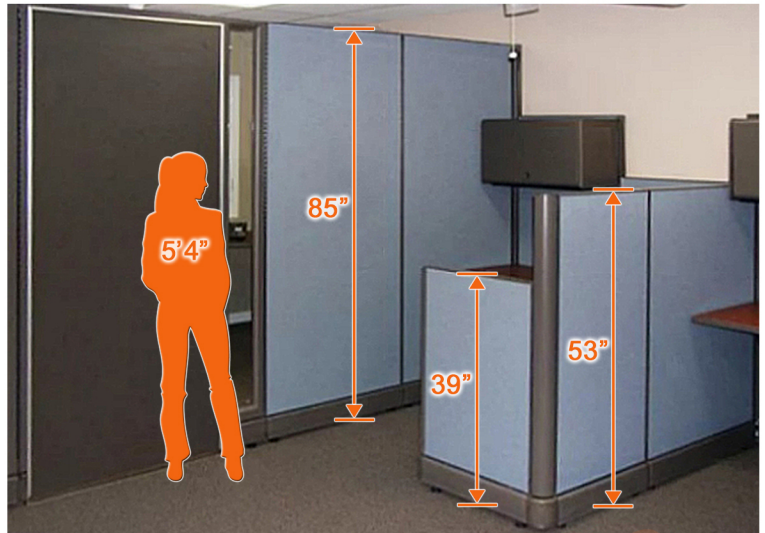

CUBICLES WALL HEIGHTS VISUAL COMPARISON

95" | 53" | 47" Height Panels Compared to Individual @ 5' 9" Tall.
Click [Here](#) for Product Installation Portfolio Images.

85" | 53" | 39" Height Panels Compared to Individual @ 5' 4" Tall.
Click [Here](#) for Product Installation Portfolio Images.

67" | 53" Height Panels Compared to Individual @ 5' 9" Tall.
Click [Here](#) for Product Installation Portfolio Images.

53" Height Panels Compared to Individual @ 5' 4" Tall.
Click [Here](#) for Product Installation Portfolio Images.

50" Height Panels Compared to Seated Height Individual @ 55" and a Standing Individual @ 5' 9".
Click [Here](#) for Product Installation Portfolio Images.