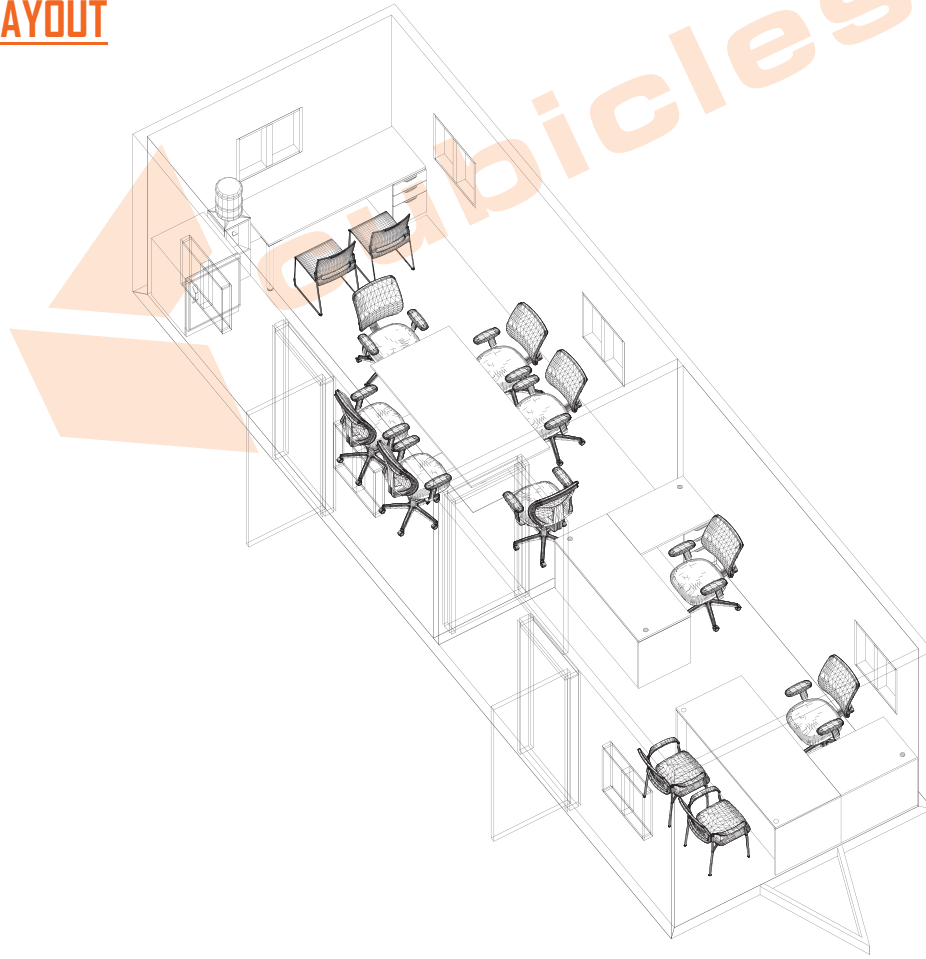

## OFFICE RENDERINGS

IMAGES FOR REFERENCE ONLY

888-442-8242

 **cubicles.com**  
we're so much more than cubicles

# 2D LAYOUT

# 3D LAYOUT

IMAGES FOR REFERENCE ONLY

### **Overall dimensions**

72"W x 24"D x 29-1/2"H