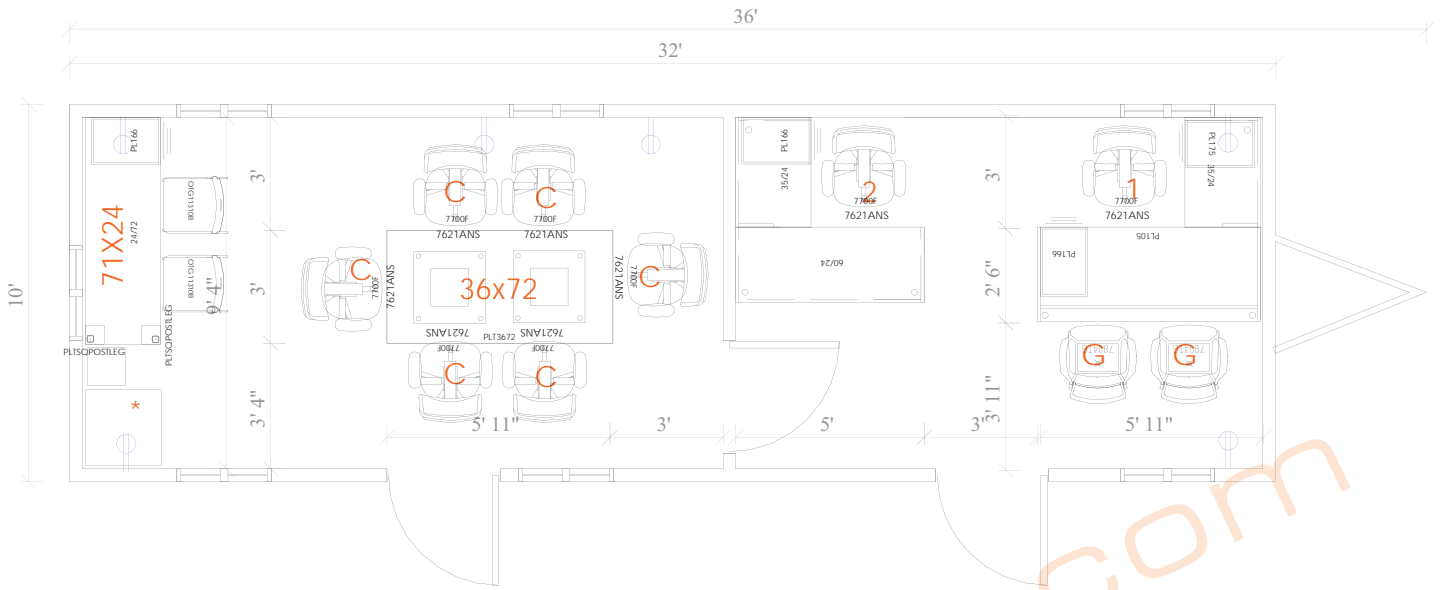

## OFFICE:

[1] 72X66 Office L-desks with BBF & FF ped each

[1] 60X60 Office L-desks with BBF

## PANTRY:

[1] 72X24 PANTRY TABLE WITH BBF DRAWER CABINET

# 2D LAYOUT

### **Overall dimensions**

72"W x 24"D x 29-1/2"H