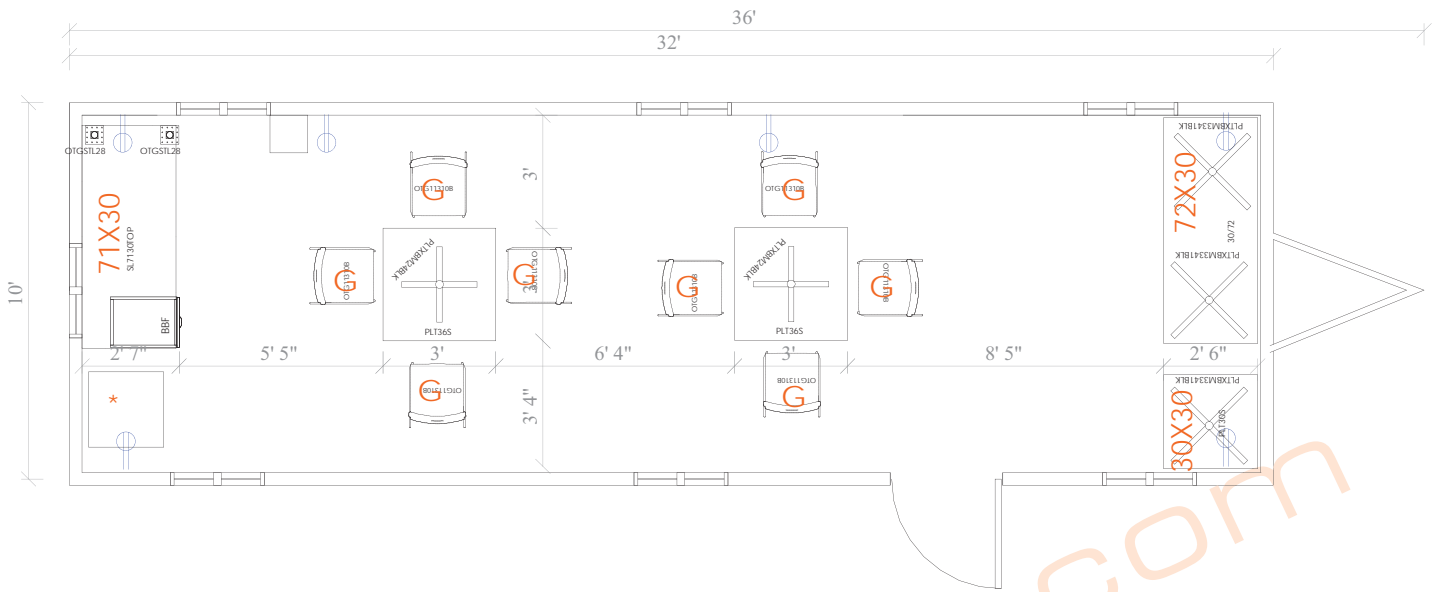

2D LAYOUT - SQUARE TABLES