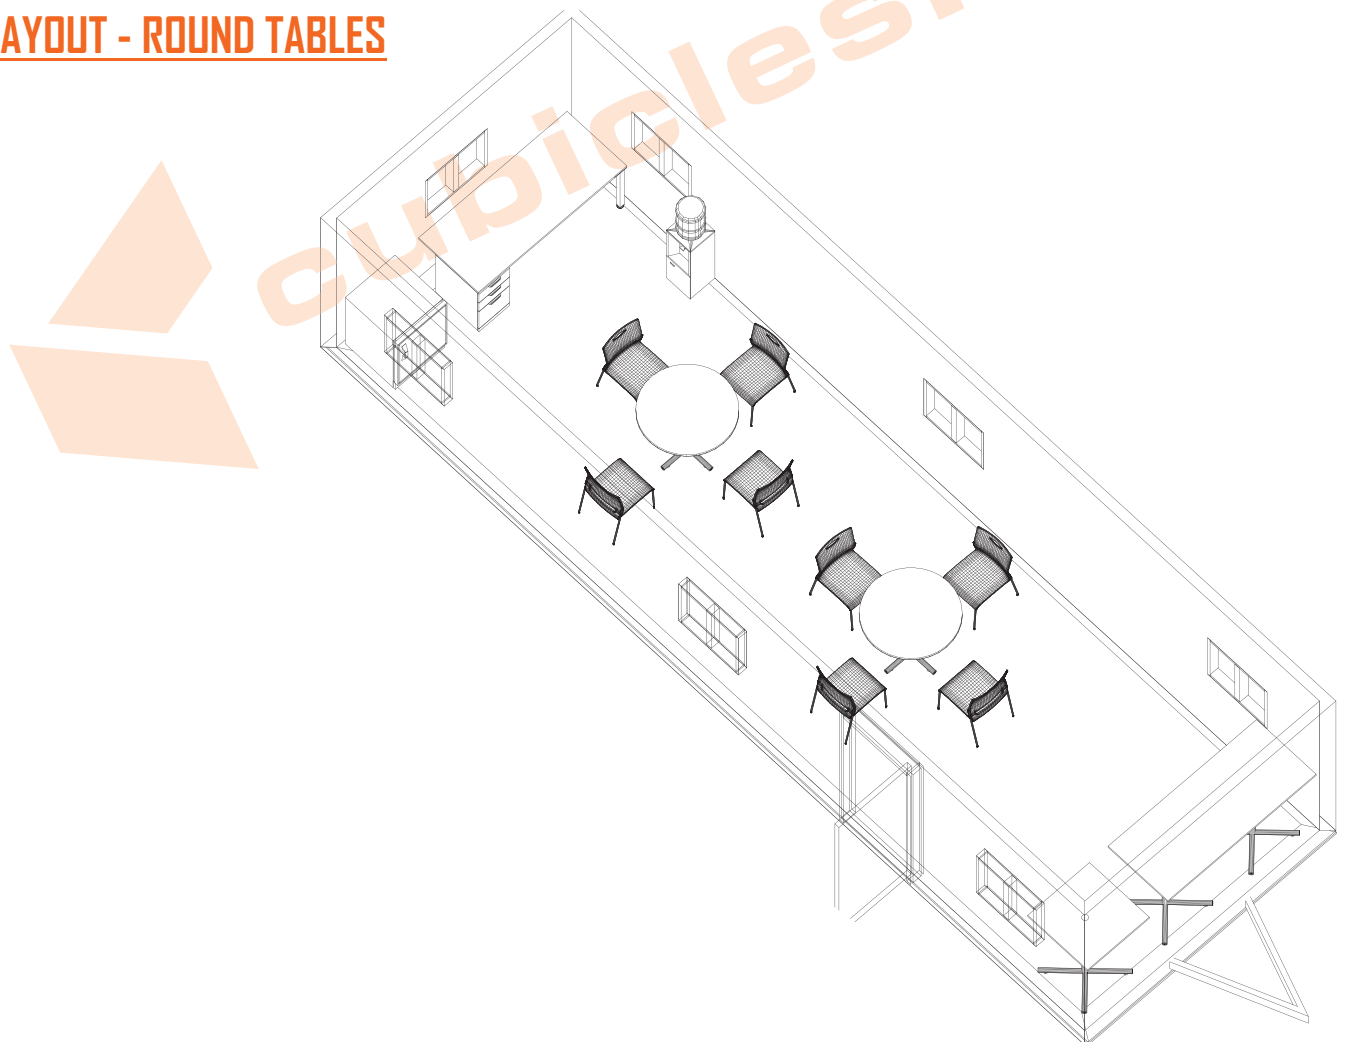

JOB SITE OFFICE TRAILER - 'AC6@96F95?FCCA

PANTRY:

- [2] 36" TABLES
- [1] 30" BAR HEIGHT TABLE
- [1] 30"x72" BAR HEIGHT TABLE
- [1] 70X30 TABLE WITH BBF

SEATING:

- [8] Stack chairs

IMAGES FOR REFERENCE ONLY

3D LAYOUT - ROUND TABLES

IMAGES FOR REFERENCE ONLY

PANTRY TABLE 36" ROUND OR SQUARE:

Available in your choice of eight laminate top finishes, and two base finishes, this square table offers ideal dimensions. This table is perfectly suitable as breakroom trailer furniture. With a square or round shape, its table top has the ability to lend a chic appearance to your office space. Crafted from high quality material this table's top is a very reliable product, offering both resilience and longevity. Its cross base offers a height of 29 inches and has the capacity to fit well with a number of table tops up to 36" in width. Available in black and silver finishes, this base was created to offer perfect aesthetics as well as ideal dimensions. Crafted from high quality material, it offers exceptional support, durability, and longevity. Invest in this stylish table to increase the aesthetic value of your office space.

Overall size:

19"W x 19.5"D x 31.5"H

Seat:

16"W x 17"D

Back:

16.25"W x 13.5"H

IMAGES FOR REFERENCE ONLY