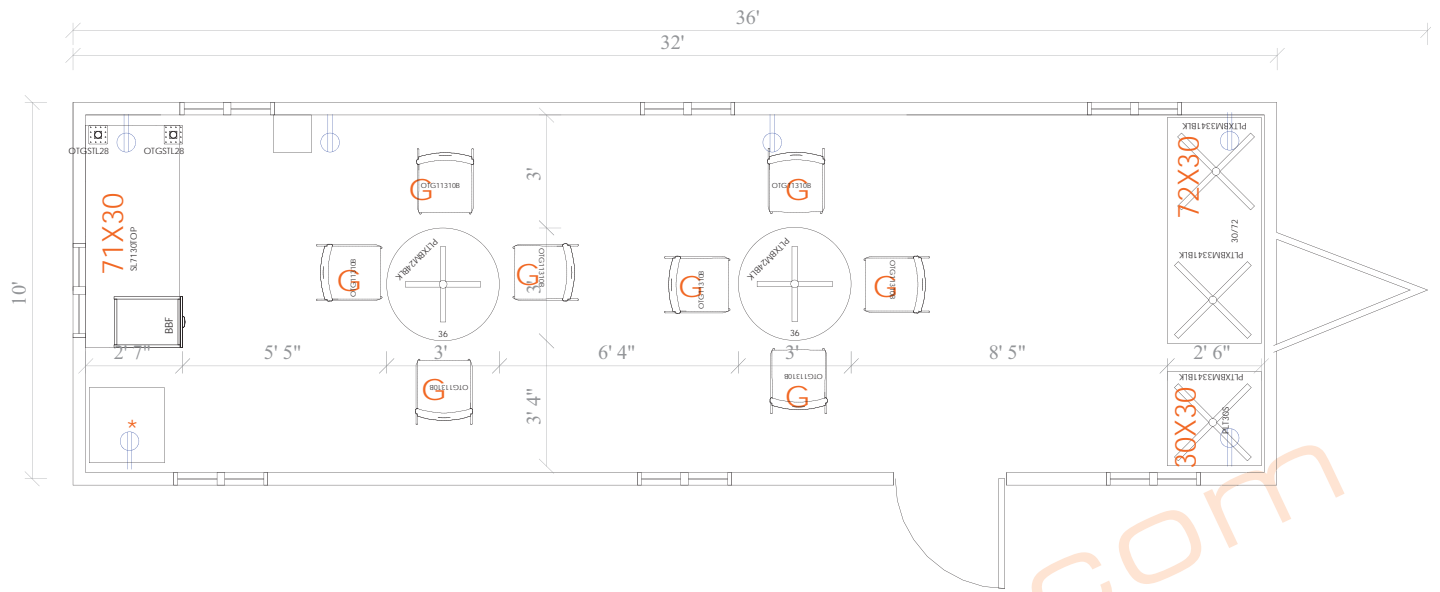

JOB SITE OFFICE TRAILER - 'AC6@96F95?FCCA

PANTRY:

- [2] 36" TABLES
- [1] 30" BAR HEIGHT TABLE
- [1] 30"x72" BAR HEIGHT TABLE
- [1] 70X30 TABLE WITH BBF

SEATING:

- [8] Stack chairs

IMAGES FOR REFERENCE ONLY

3D LAYOUT - ROUND TABLES

IMAGES FOR REFERENCE ONLY

PANTRY TABLE 36" ROUND OR SQUARE:

Available in your choice of eight laminate top finishes, and two base finishes, this square table offers ideal dimensions. This table is perfectly suitable as breakroom trailer furniture. With a square or round shape, its table top has the ability to lend a chic appearance to your office space. Crafted from high quality material this table's top is a very reliable product, offering both resilience and longevity. Its cross base offers a height of 29 inches and has the capacity to fit well with a number of table tops up to 36" in width. Available in black and silver finishes, this base was created to offer perfect aesthetics as well as ideal dimensions. Crafted from high quality material, it offers exceptional support, durability, and longevity. Invest in this stylish table to increase the aesthetic value of your office space.

White
Stock

Maple
Stock

Mahogany
Stock

Cherry
Stock

IMAGES FOR REFERENCE ONLY

STAND TABLE

Stand height square and rectangular tables are both simple and stylish. The tops come in eight finish options, so they can be matched with any decor. Offering ample space with its 30 inch depth, and a variety of eight finishes to choose from, these table tops have a lot to offer in terms of aesthetics, along with premium quality material. Metal cross base offers a height of 41 inches and has the capacity to fit well with 30" deep table tops. Available in black and silver paint, the base offers pleasant visual appearance, whereas its high quality material ensures exceptional support, durability, and longevity.

Overall size:

19"W x 19.5"D x 31.5"H

Seat:

16"W x 17"D

Back:

16.25"W x 13.5"H

IMAGES FOR REFERENCE ONLY