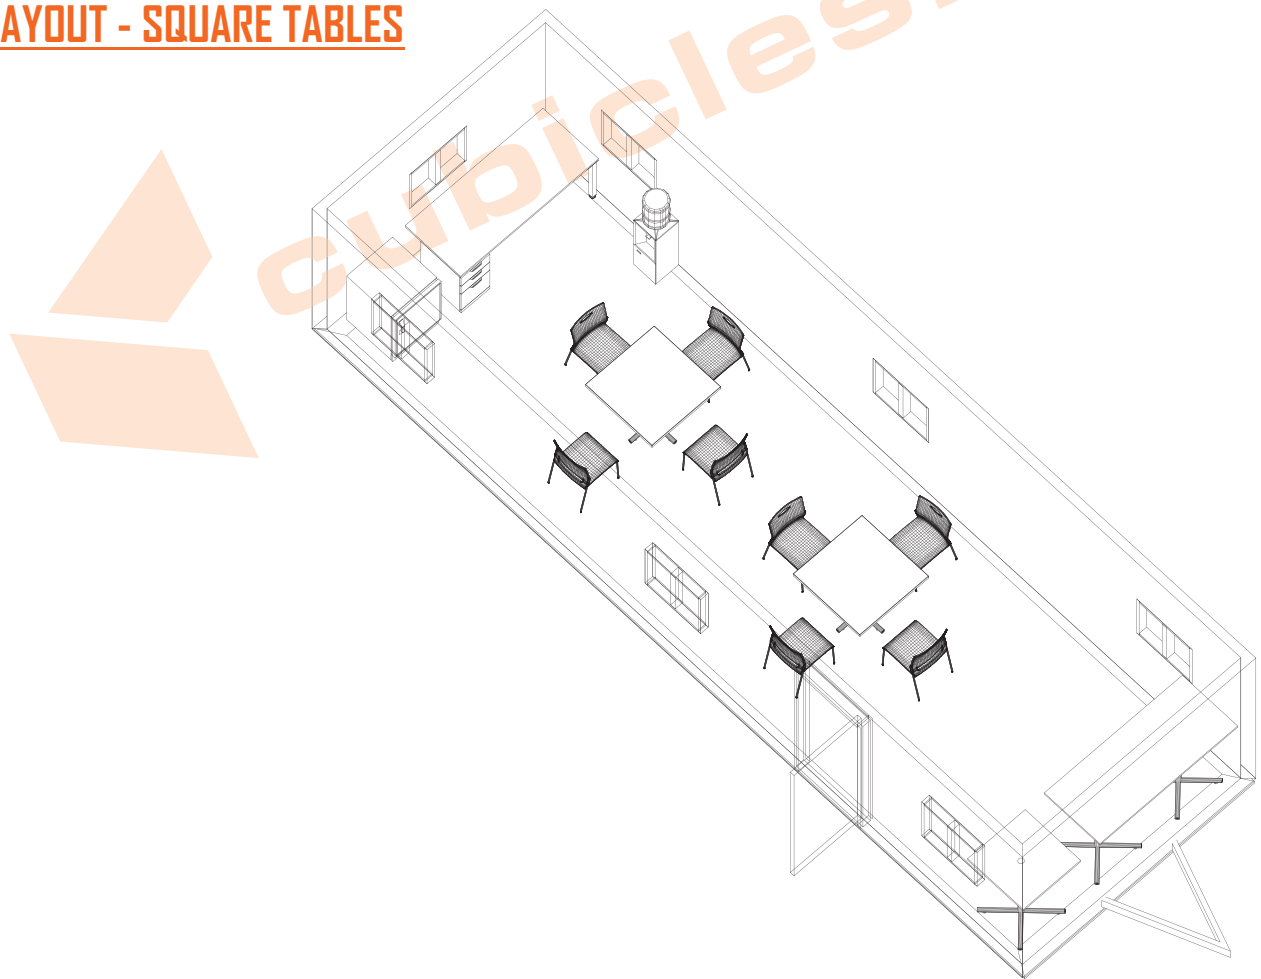

3D LAYOUT - SQUARE TABLES

IMAGES FOR REFERENCE ONLY