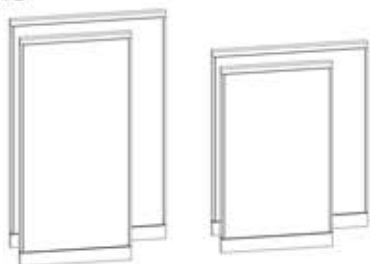

*We can furnish your whole office with matching finishes.
Ready To Go in as little as 5 days!*

Stretch Benching
Sit / Stand Desks
Conference Tables

Flip Top / Nesting Tables
Laminate Casegoods
Executive Laminate Casegoods

Task Seating
Executive Seating
Cafe & Soft Seating

Easy as 1, 2, 3

1

Select to create what you need:

PANELS

Dimensions	SKU's	List Price
Avenir 53" x 30" NP Panel	QAPTM5330	\$599.00
Avenir 53" x 30" P Panel P3	QAPTM5330P3	\$755.00
Avenir 53" x 42" NP Panel	QAPTM5342	\$768.00
Avenir 53" x 42" P Panel P3	QAPTM5342P3	\$924.00
Avenir 65" x 30" NP Panel	QAPTM6530	\$686.00
Avenir 65" x 30" P Panel P3	QAPTM6530P3	\$842.00
Avenir 65" x 42" NP Panel	QAPTM6542	\$814.00
Avenir 65" x 42" P Panel P3	QAPTM6542P3	\$970.00

SURFACES - Thermally-Fused Laminate

Dimensions	SKU's	List Price
24" x 42" x 1" With (1) 2" Grommet	QCWM2442G	\$190.00
24" x 48" x 1" With (1) 2" Grommet	QCWM2448G	\$200.00
24" x 60" x 1" With (2) 2" Grommets	QCWM2460G	\$261.00
24" x 72" x 1" With (2) 2" Grommets	QCWM2472G	\$357.00
30" x 60" x 1" With (2) 2" Grommets	QCWM3060G	\$395.00
30" x 72" x 1" With (2) 2" Grommets	QCWM3072G	\$438.00