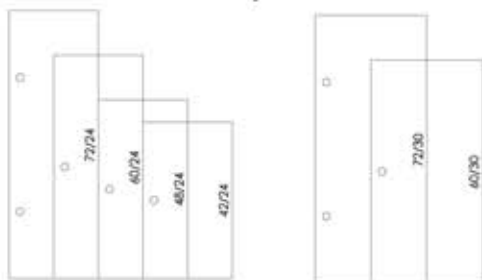

Task Seating
Executive Seating
Cafe & Soft Seating

Easy as 1, 2, 3

1

Select to create what you need:

PANELS

Dimensions	SKU's	List Price
Avenir 53" x 30" NP Panel	QAPTM5330	\$599.00
Avenir 53" x 30" P Panel P3	QAPTM5330P3	\$755.00
Avenir 53" x 42" NP Panel	QAPTM5342	\$768.00
Avenir 53" x 42" P Panel P3	QAPTM5342P3	\$924.00
Avenir 65" x 30" NP Panel	QAPTM6530	\$686.00
Avenir 65" x 30" P Panel P3	QAPTM6530P3	\$842.00
Avenir 65" x 42" NP Panel	QAPTM6542	\$814.00
Avenir 65" x 42" P Panel P3	QAPTM6542P3	\$970.00

SURFACES - Thermally-Fused Laminate

Dimensions	SKU's	List Price
24" x 42" x 1" With (1) 2" Grommet	QCWM2442G	\$190.00
24" x 48" x 1" With (1) 2" Grommet	QCWM2448G	\$200.00
24" x 60" x 1" With (2) 2" Grommets	QCWM2460G	\$261.00
24" x 72" x 1" With (2) 2" Grommets	QCWM2472G	\$357.00
30" x 60" x 1" With (2) 2" Grommets	QCWM3060G	\$395.00
30" x 72" x 1" With (2) 2" Grommets	QCWM3072G	\$438.00