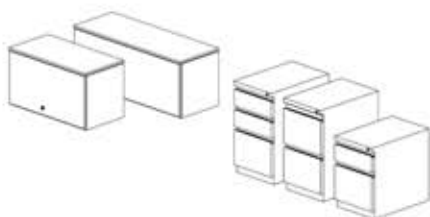

Dimensions	SKU's	List Price
30" Binder Bin - Flush Door Locking	QBSBL30	$500.00
42" Binder Bin - Flush Door Locking	QBSBL42	$600.00
18" Box/Box/File	5CBBF18DG *	$597.00
18" File/File	5CFF18DG *	$597.00
23 1/2" Box/Box/File	5CBBF24DG *	$608.00
23 1/2" File/File	5CFF24DG *	$608.00
23 1/2" Box/File Mobile w/ Top	5CBF24TMDG *	$556.00
Black Pedestal Cushion (for modile peds)	QCPC24BK	$126.00
Asteriod Gray Pedestal Cushion (for Modile Peds and compliments Gray Paint)	QCPC24AST	$126.00

* NOTE: DG is Designer Gray Paint. Pedestals also available in DW (Designer White)

2

Then add:

Hardware / Power

COH Brackets
Cantilevers (LH, RH, Shared)
C / H / P Legs (Black)

Support U Channels
Side Supports Brackets (LH / RH)

Base Feeds
Power Poles
Duplex Receptacles

3

Top off with Enhancements:

Tasklights
Monitor Arms

Frameless Frosted Acrylic
Framed Clear Glass Stackers

Finishes Available: