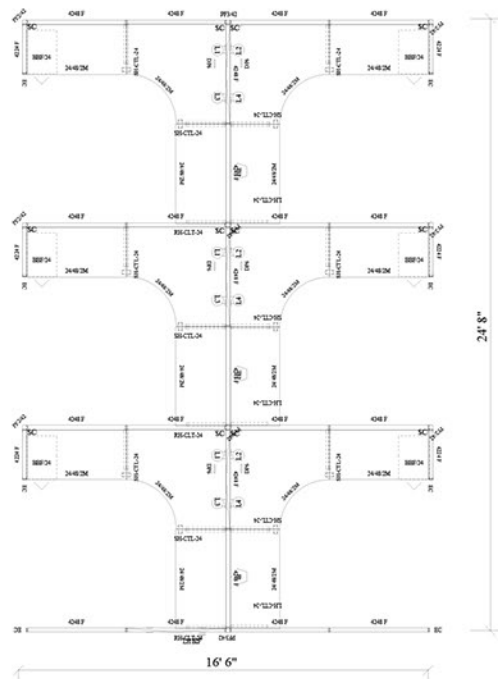

Divi Modular Workstations

by AIS Furniture

3 In-Line

6 Pack

Size: 8' x 8' x 42"

1-888-442-8242

cubicles.com