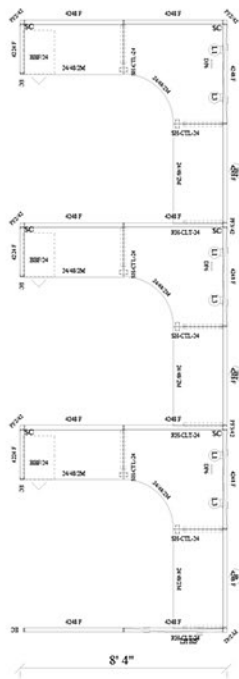

Divi Modular Workstations

by AIS Furniture

3 In-Line

6 Pack

Size: 8' x 8' x 42"

1-888-442-8242

cubicles.com